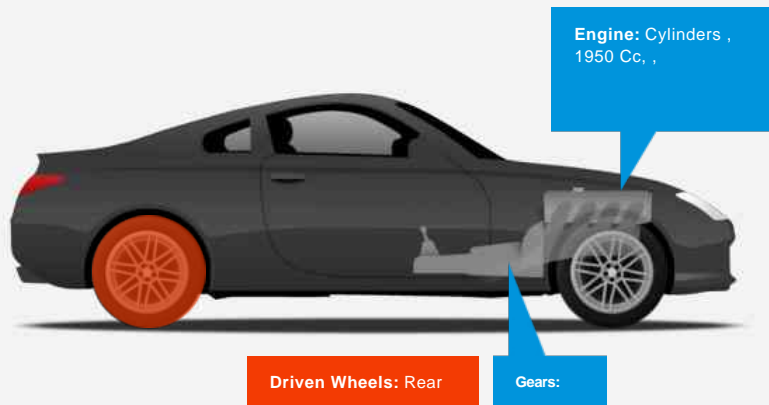

Performance & Engine