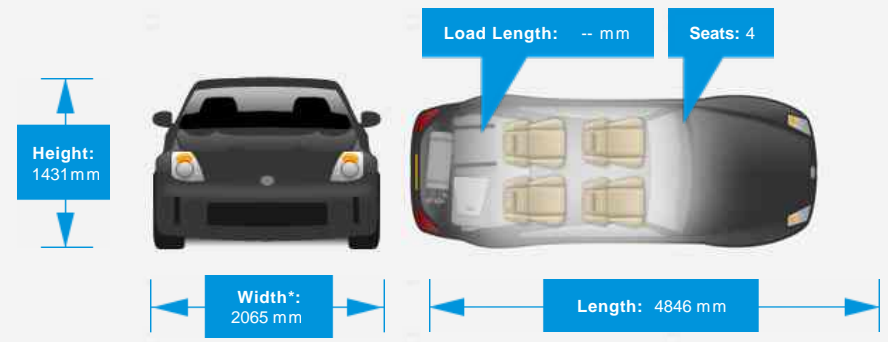

Weights & Measures