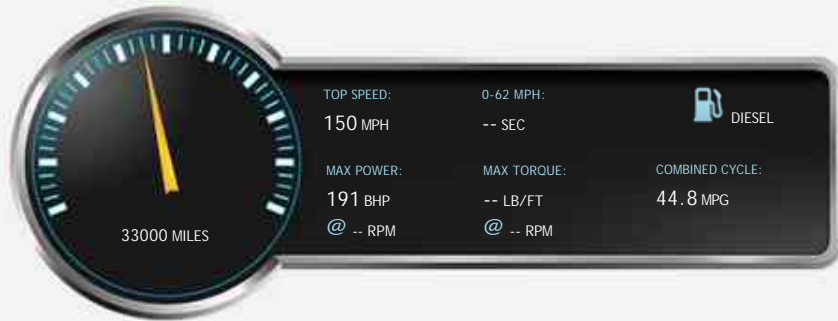

Performance & Engine