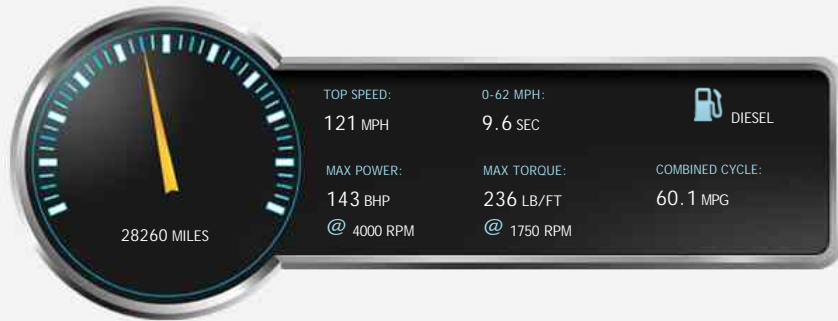

Performance & Engine