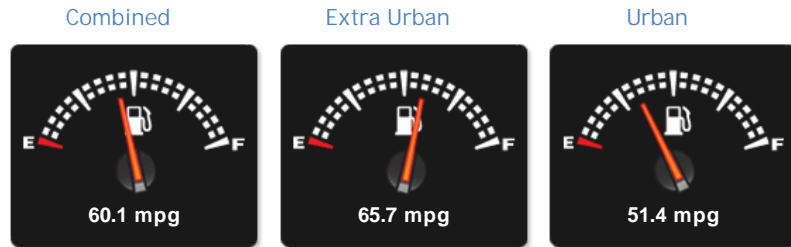

Toyota RAV4 D-4D ICON TSS

£19,000

General Info

Engine:	2.0 Diesel Manual
Price:	£19,000
Body Type:	5 Dr Estate
Owners:	1
Mileage:	28,260
Reg Date:	May 2017 (17)
Colour:	SILVER/GREY METALLIC

Vehicle Features

Weights & Measures

*Including mirrors

Safety

NCAP Adult Rating: No Data

NCAP Child Rating: No Data

NCAP Pedestrian Rating: No Data

NCAP Safety Assist: No Data

NCAP Overall Rating: No Data

Fuel Economy

Running Costs

CO₂ emission figure (g/km)

Per 100g

Insurance & Security

Road Tax

Insurance Group
(1-20)

Security