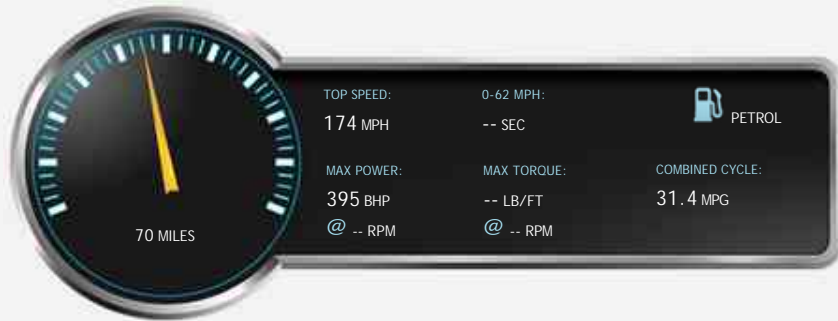

Performance & Engine