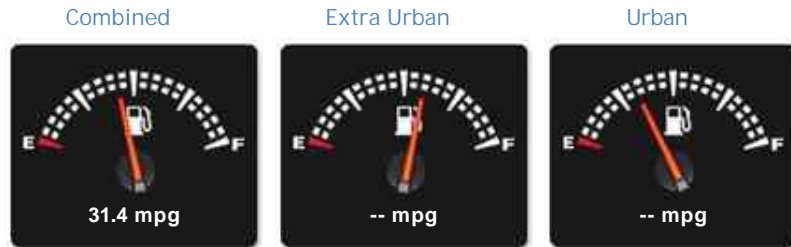

Fuel Economy

Running Costs