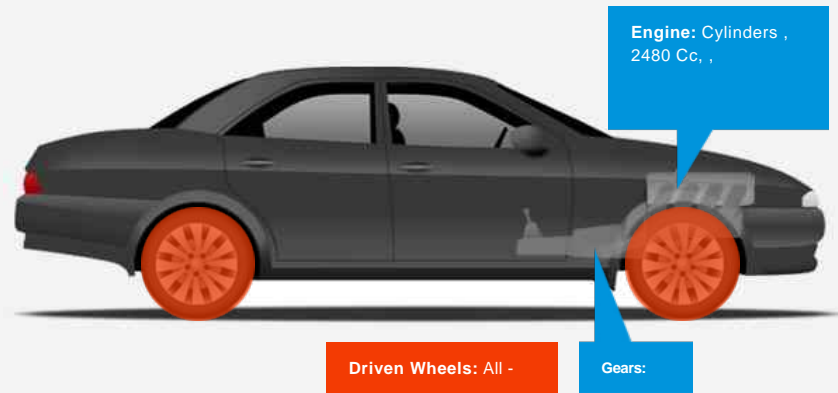

Performance & Engine