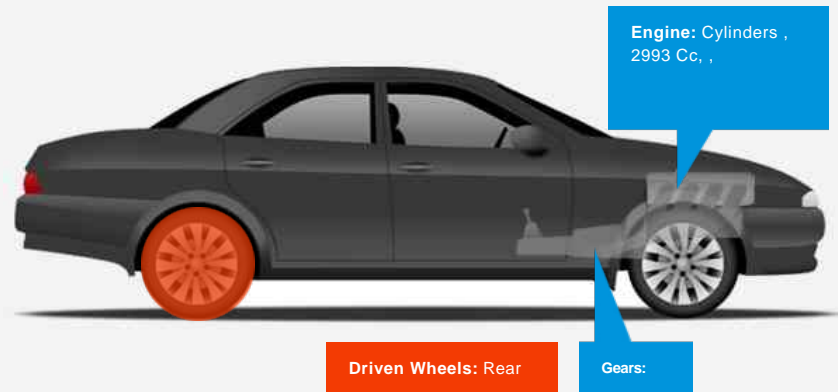

Performance & Engine