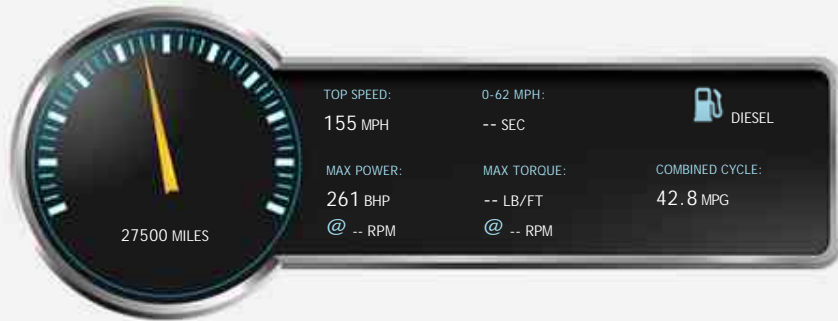

Performance & Engine