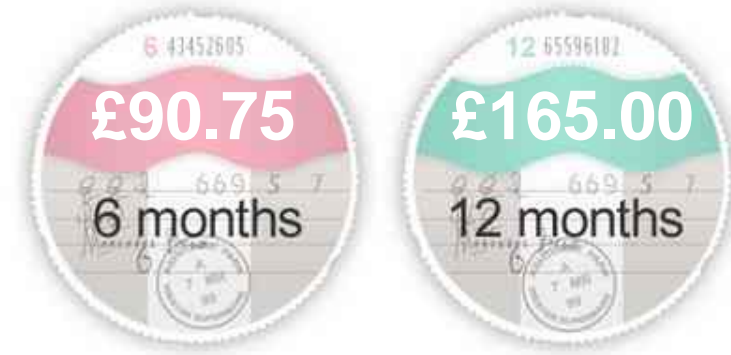

Insurance & Security

Road Tax

Insurance Group
(1-50)

Security

Immobiliser