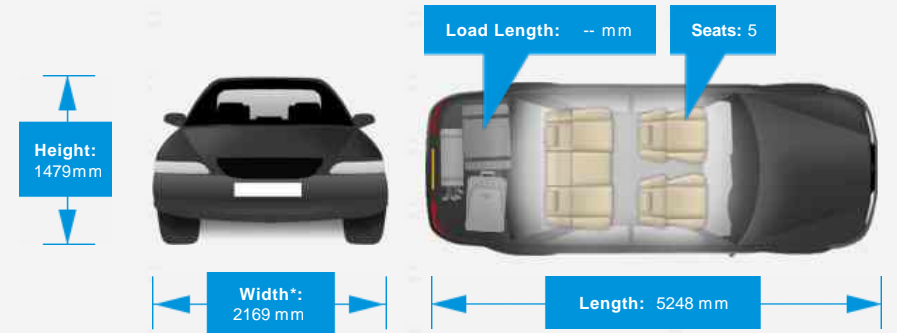

Weights & Measures