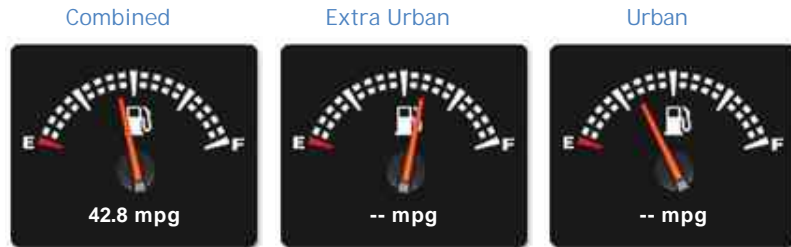

Fuel Economy

Running Costs