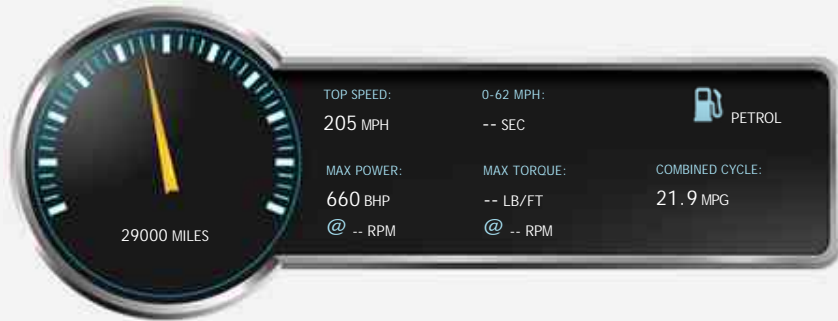

Performance & Engine