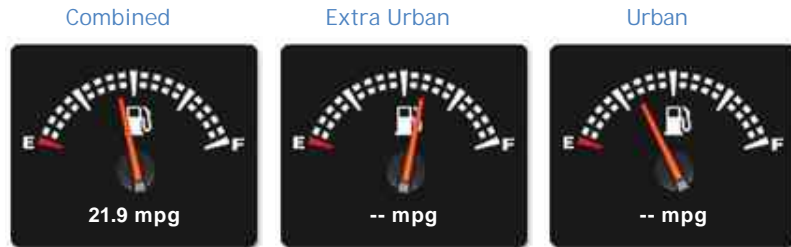

Fuel Economy

Running Costs