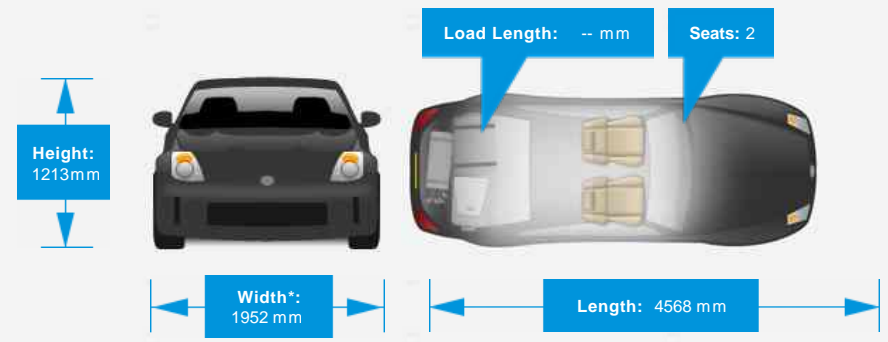

Weights & Measures