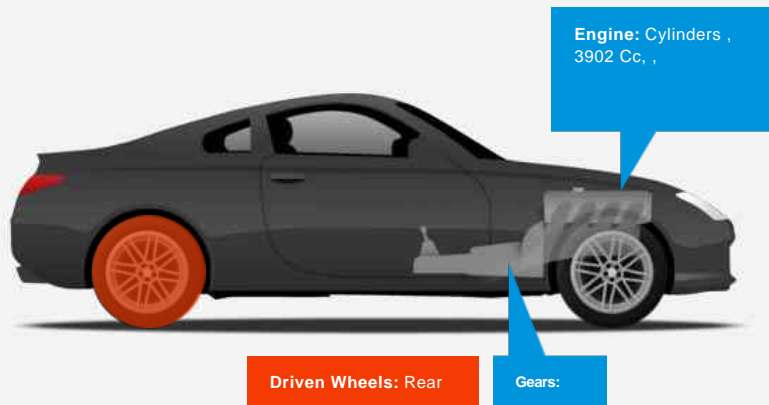

Performance & Engine