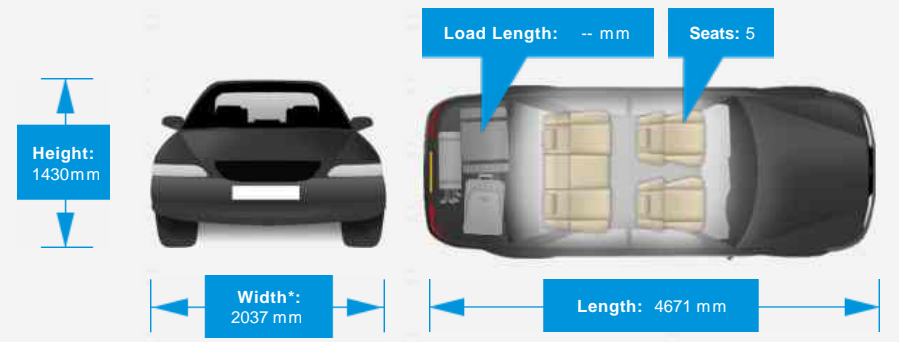

Weights & Measures