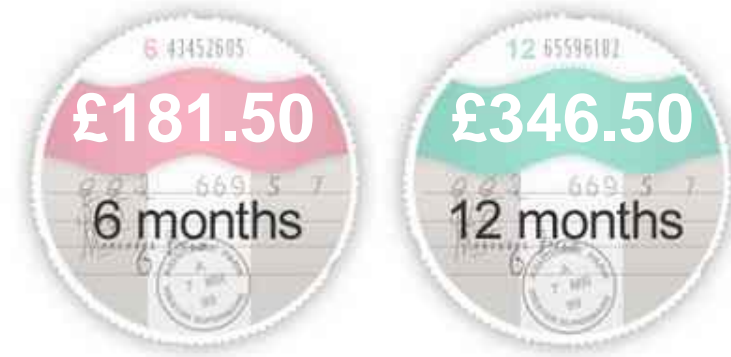

## General Info

Engine:	3.0 Petrol Automatic
Price:	£34,995
Body Type:	4 Dr Saloon
Owners:	
Mileage:	59,500
Reg Date:	May 2015 (15)
Colour:	

## Insurance & Security

Road Tax

Insurance Group  
(1-50)

Security

Immobiliser

Euro Status