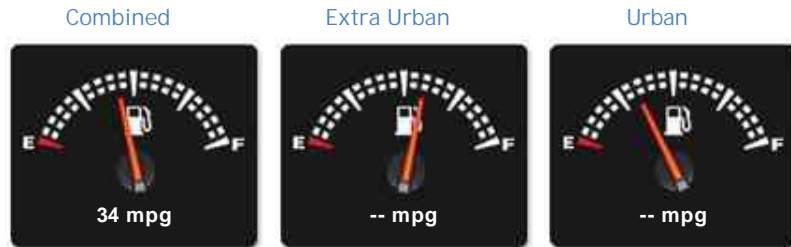

Fuel Economy

Running Costs