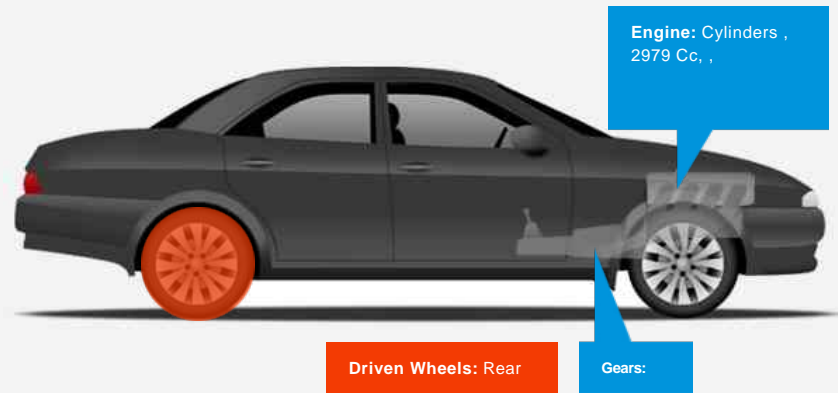

Performance & Engine