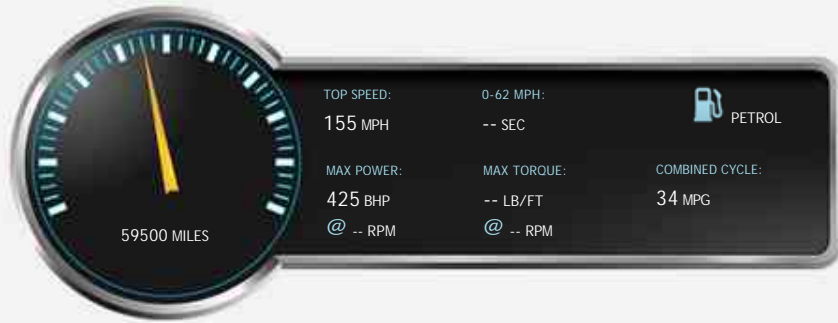

Performance & Engine