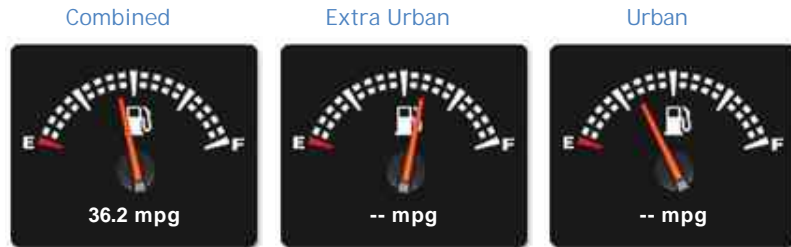

Fuel Economy

Running Costs