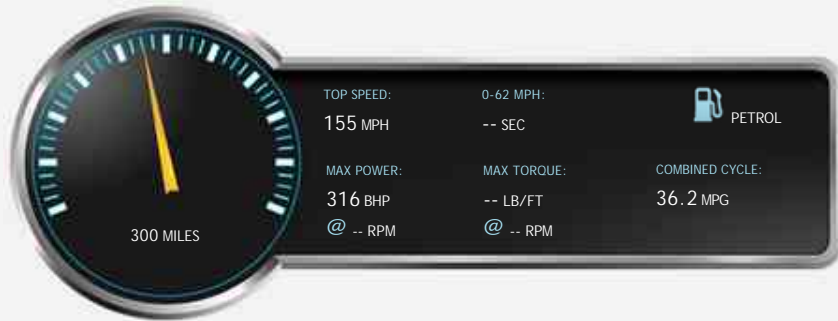

Performance & Engine