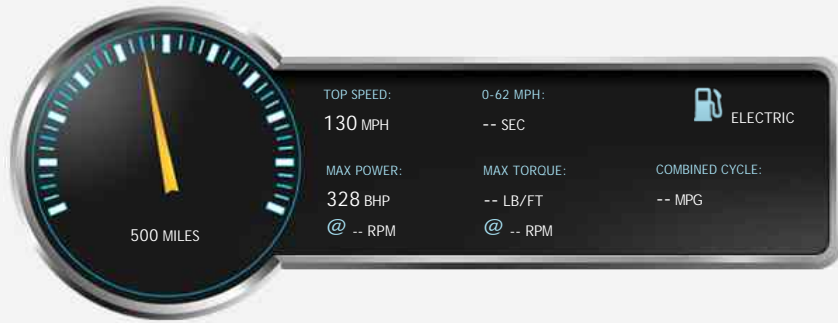

Performance & Engine