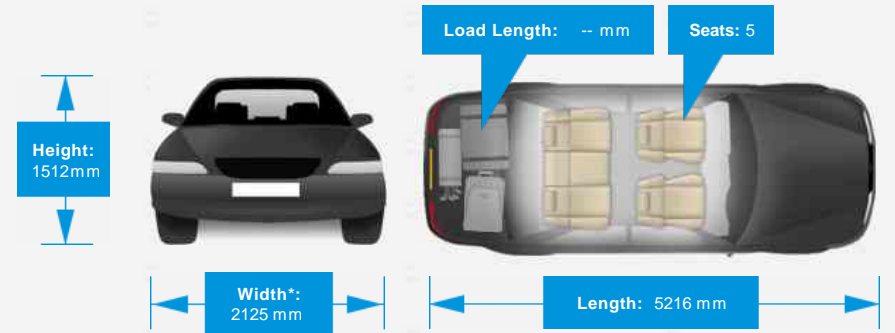

Weights & Measures