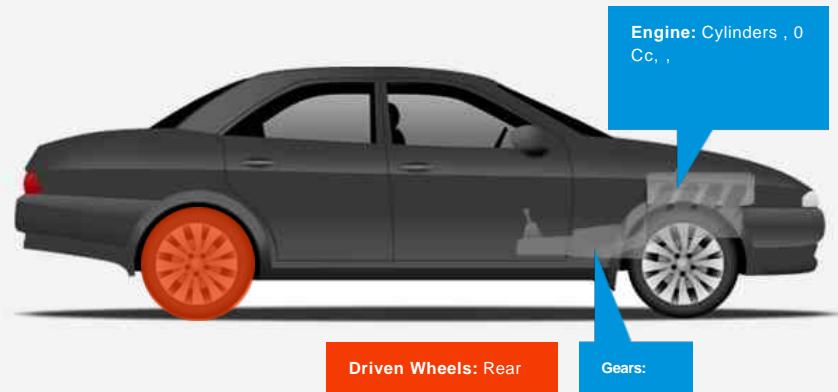

Performance & Engine