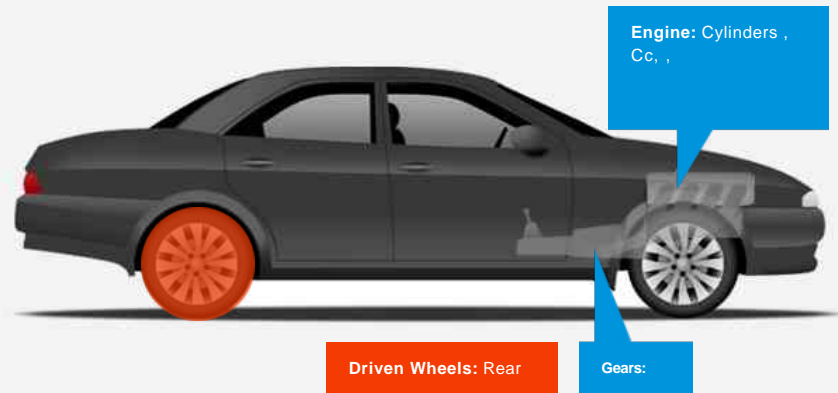

Performance & Engine