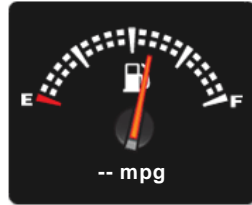

Mercedes 450 EQS 107.8kWh Exclusive Luxury Auto 5dr

£139,995

PHOTOS COMING SOON

General Info

Engine:	Electric Automatic
Price:	£139,995
Body Type:	5 Dr Saloon
Owners:	
Mileage:	500
Reg Date:	May 2022 (22)
Colour:	

Fuel Economy

Running Costs

CO₂ emission figure (g/km)

VED band and CO₂

Combined

Extra Urban

Urban

No Data