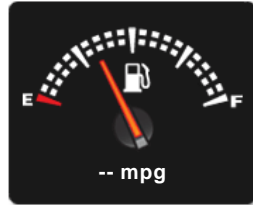

Mercedes 450 EQS 107.8kWh Exclusive Luxury Auto 5dr

£139,995

PHOTOS COMING SOON

General Info

Engine:	Electric Automatic
Price:	£139,995
Body Type:	5 Dr Saloon
Owners:	
Mileage:	500
Reg Date:	May 2022 (22)
Colour:	

Fuel Economy

Running Costs

CO₂ emission figure (g/km)

VED band and CO₂

Combined

Extra Urban

Urban

No Data