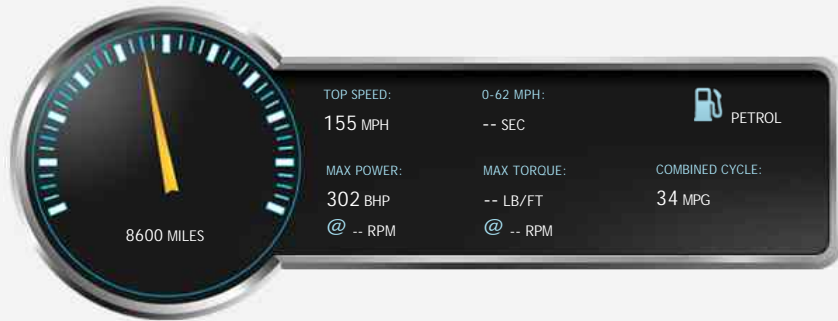

Performance & Engine