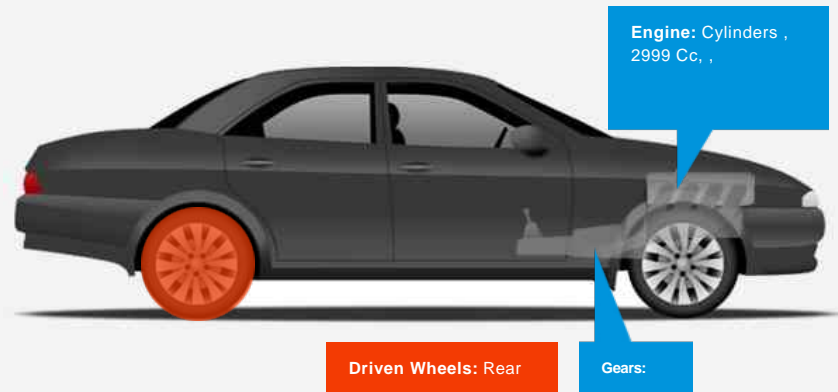

Performance & Engine