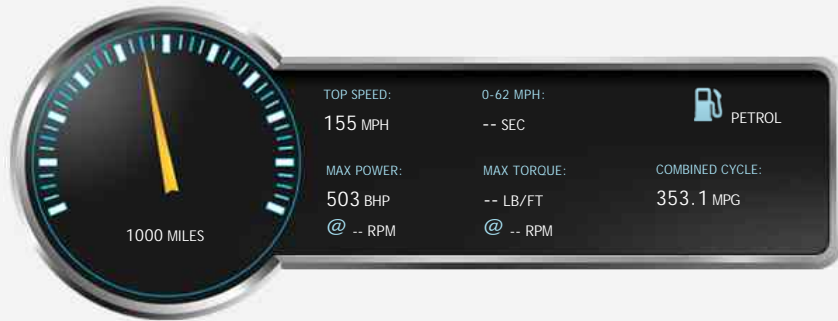

Performance & Engine