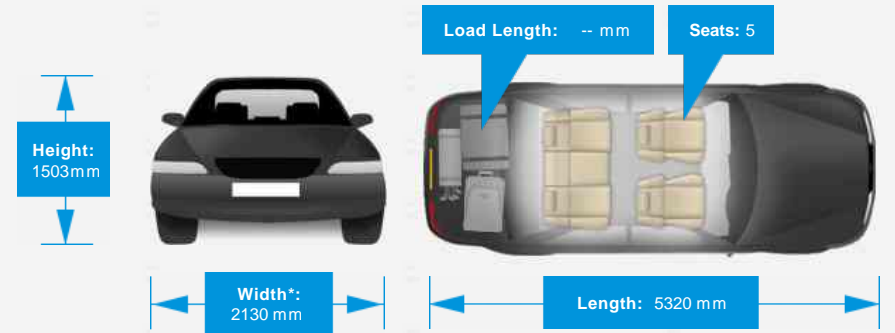

Weights & Measures