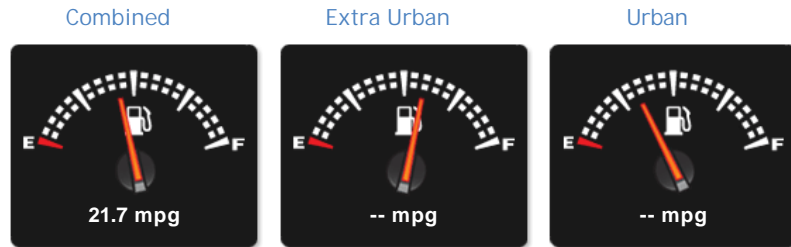

Fuel Economy

Running Costs