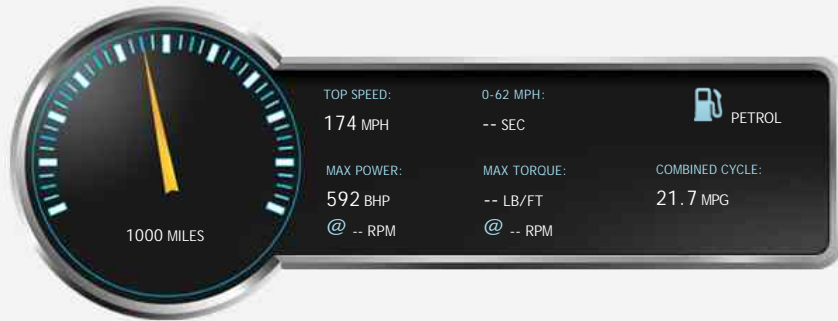

Performance & Engine