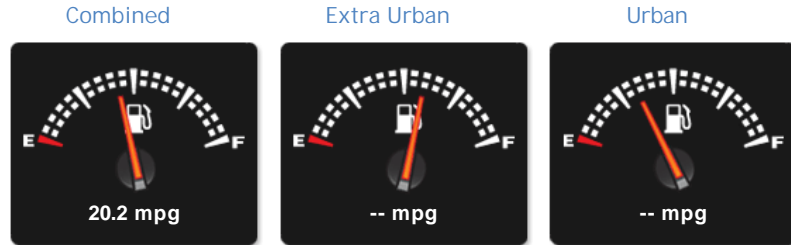

Fuel Economy

Running Costs