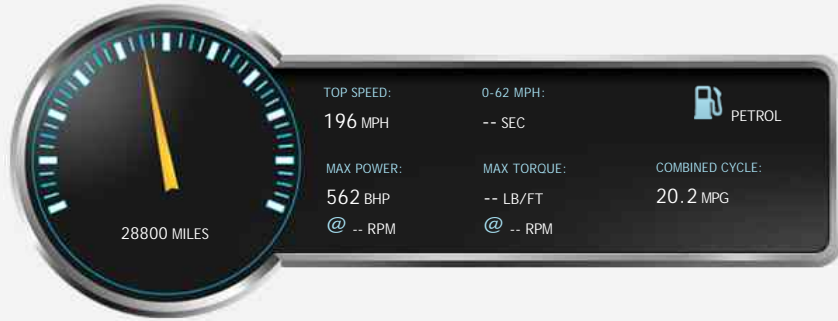

Performance & Engine