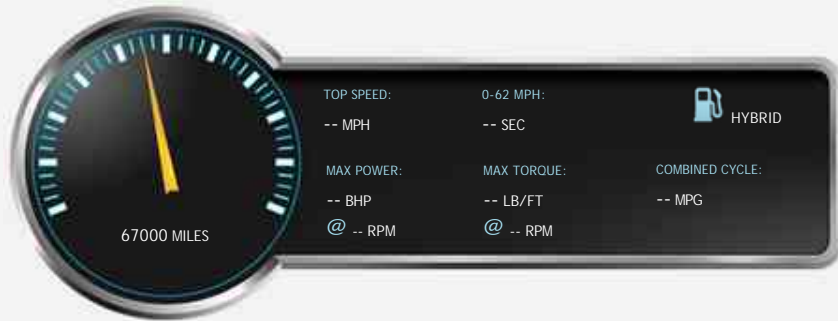

Performance & Engine