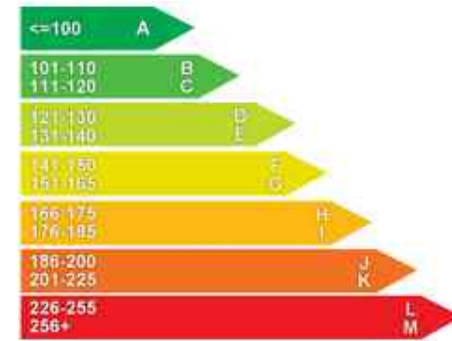

Engine:	2.4 Hybrid Automatic
Price:	£9,995
Body Type:	5 Dr MPV
Owners:	0
Mileage:	67,000
Reg Date:	October 2008 (58)
Colour:	WHITE

Vehicle Features

> Air Conditioning	> UK Navigation / DVD (Optional)
> Alloy Wheels	> Split Folding Rear Seats
> SRS AirBag	> Swivel Seats
> 17" Alloys	> 7 Seats
> Alarm	> Central Locking
> Drive and Run very well	> Driver Arm Rest
> Driver's Airbag	

Performance & Engine

Engine: Cylinders , 0
Cc, ,

Weights & Measures

*Including mirrors

Safety

NCAP Adult Rating: No Data
NCAP Child Rating: No Data
NCAP Pedestrian Rating: No Data
NCAP Safety Assist: No Data
NCAP Overall Rating: No Data

Fuel Economy

Running Costs

CO₂ emission figure (g/km)

VED band and CO₂

Insurance & Security

Road Tax

Insurance Group
(1-20)

Security