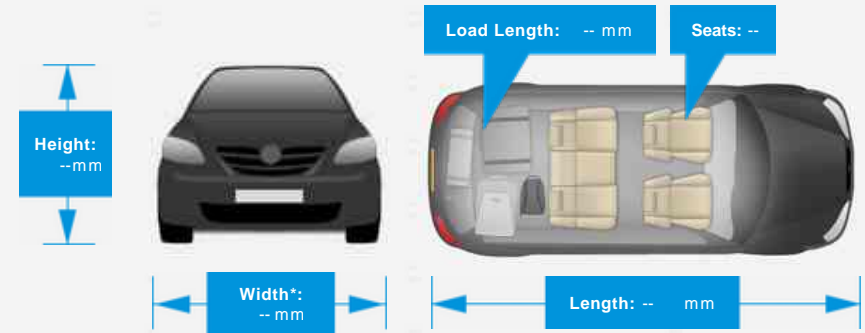

Performance & Engine

Engine: Cylinders , 0
Cc, ,

Weights & Measures

*Including mirrors

Safety

NCAP Adult Rating: No Data
NCAP Child Rating: No Data
NCAP Pedestrian Rating: No Data
NCAP Safety Assist: No Data
NCAP Overall Rating: No Data