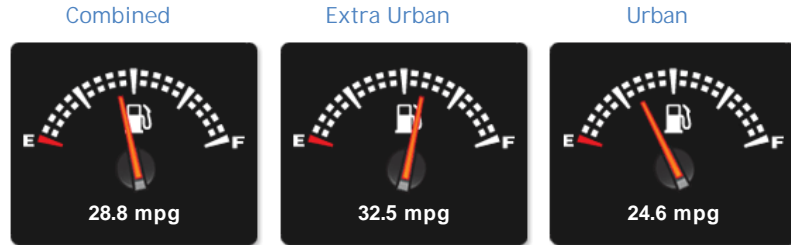

Fuel Economy

Running Costs