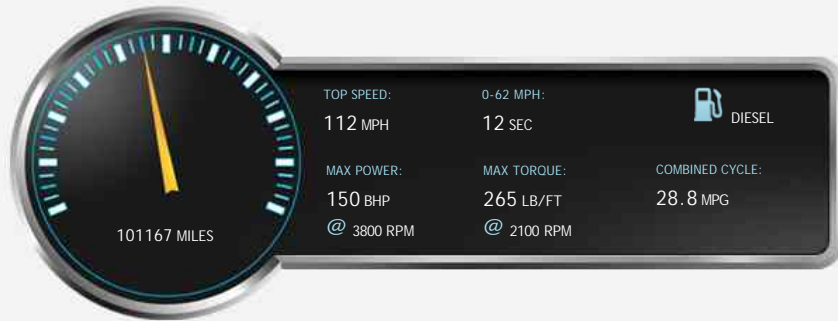

## General Info

Engine:	2.8 Diesel Automatic
Price:	£2,995
Body Type:	5 Dr MPV
Owners:	2
Mileage:	101,167
Reg Date:	March 2006 (06)
Colour:	GOLD

## Performance & Engine

**Engine:** 4 Cylinders  
In Line, 2776 Cc,  
Turbo Charged,  
DOHC