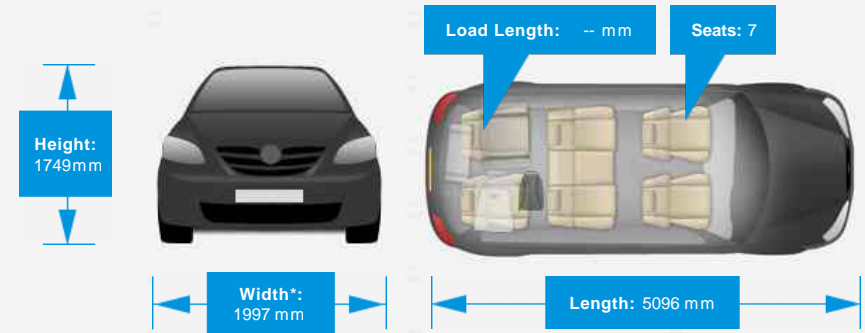

Weights & Measures