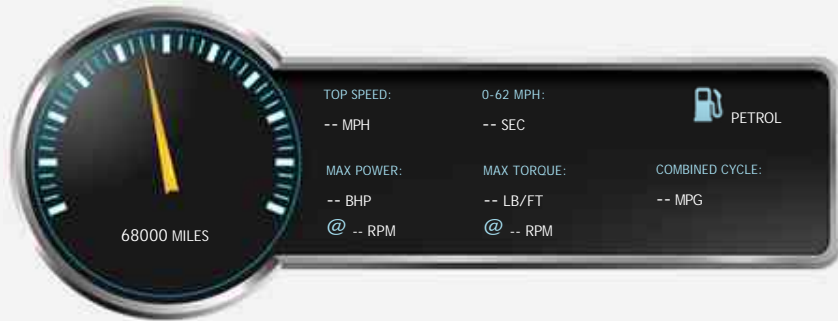

Performance & Engine