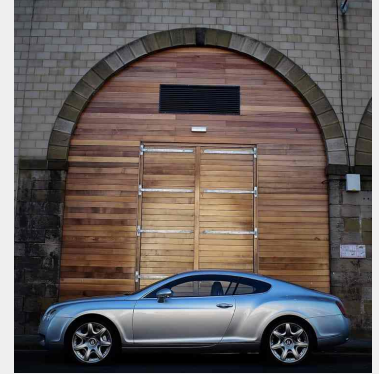

SILVERWOOD CARS LIMITED

Prestige & Modern Classics

Bentley Continental GT

£25,975

General Info

Engine:	6.0 Petrol Automatic
Price:	£25,975
Body Type:	2 Dr Coupe
Owners:	
Mileage:	48,252
Reg Date:	July 2004 (04)
Colour:	Moonbeam Silver

Vehicle Features

Not Specified

Vehicle Description

We are delighted to offer this extremely attractive Bentley Continental W12 GT Coupe, finished in Moonbeam Silver Metallic with Saddle brown leather upholstery.