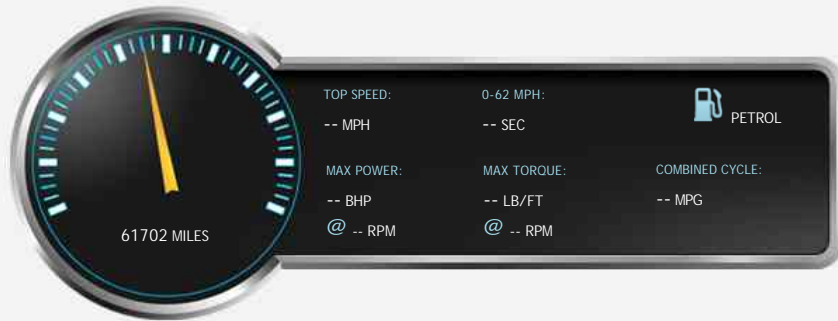

Performance & Engine