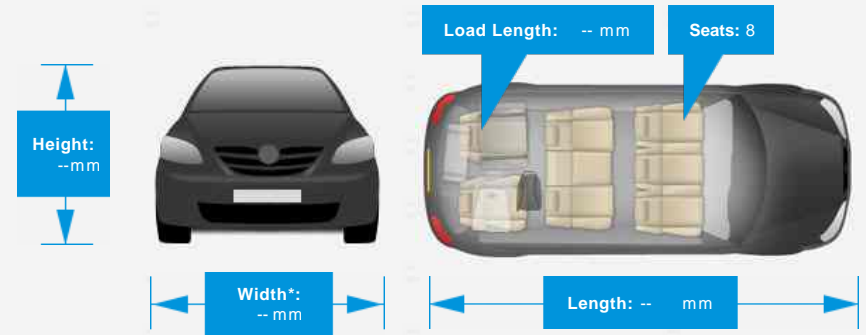

Performance & Engine

Engine: Cylinders , 0
Cc, ,

Weights & Measures

*Including mirrors

Safety

NCAP Adult Rating: No Data
NCAP Child Rating: No Data
NCAP Pedestrian Rating: No Data
NCAP Safety Assist: No Data
NCAP Overall Rating: No Data