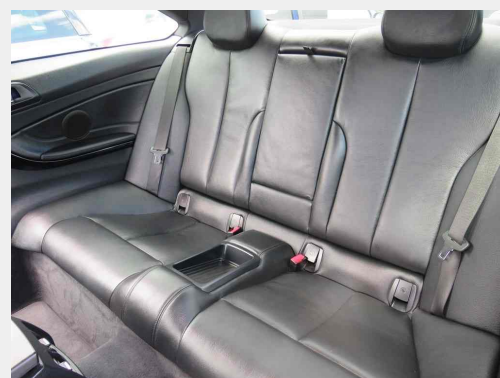

BMW 4 Series 420d M SPORT

£21,290

General Info

Engine:	2.0 Diesel Automatic
Price:	£21,290
Body Type:	2 Dr Coupe
Owners:	1
Mileage:	35,200
Reg Date:	May 2018 (18)
Colour:	Estoril Blue

Vehicle Features

- 12 Months MOT
- Dakota Black Leather
- ABS Anti-Lock Brakes System
- Electric Windows
- Alarm
- Auto-Dim Interior Mirror
- BMW LA M Star Spoke 400 18" Alloy...
- 2 Keys
- M Sports Package
- Blue Tooth Telephone Connectivity
- Sun Protection Glass
- Auto Headlamps
- Blue Tooth With Media