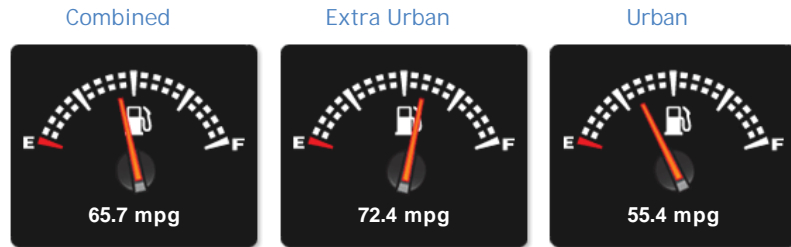

Fuel Economy

Running Costs