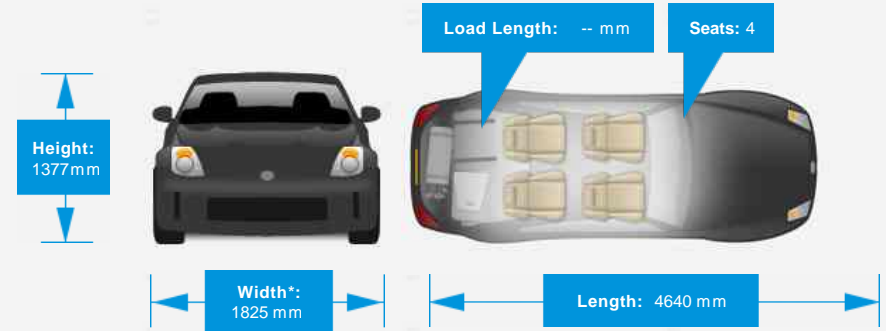

Performance & Engine

Engine: 4 Cylinders
In Line, 1995 Cc,
Turbo Charged,
DOHC

Driven Wheels: Rear

Gears: 8

Weights & Measures

Doors: 2

*Including mirrors

Safety