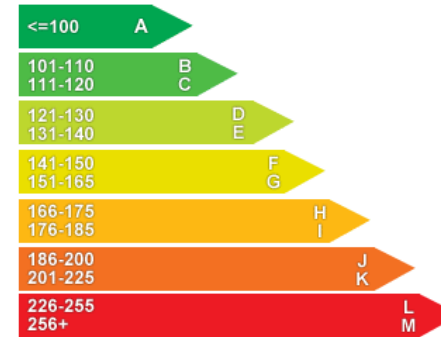

NCAP Adult Rating: No Data
NCAP Child Rating: No Data
NCAP Pedestrian Rating: No Data
NCAP Safety Assist: No Data
NCAP Overall Rating: No Data

Fuel Economy

Running Costs

CO₂ emission figure (g/km)

Per 100/100