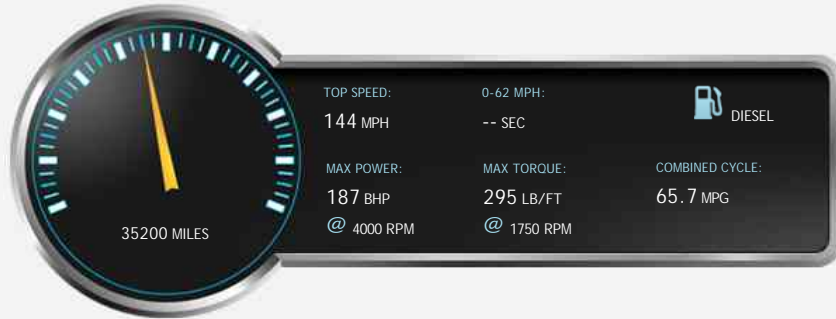

BMW 4 Series 420d M SPORT

£21,290

General Info

Engine:	2.0 Diesel Automatic
Price:	£21,290
Body Type:	2 Dr Coupe
Owners:	1
Mileage:	35,200
Reg Date:	May 2018 (18)
Colour:	Estoril Blue

Vehicle Features

- 12 Months MOT
- Dakota Black Leather
- ABS Anti-Lock Brakes System
- Electric Windows
- Alarm
- Auto-Dim Interior Mirror
- BMW LA M Star Spoke 400 18" Alloy...
- 2 Keys
- M Sports Package
- Blue Tooth Telephone Connectivity
- Sun Protection Glass
- Auto Headlamps
- Blue Tooth With Media

Performance & Engine

Engine: 4 Cylinders
In Line, 1995 Cc,
Turbo Charged,
DOHC

Driven Wheels: Rear

Gears: 8

Weights & Measures

Doors: 2

*Including mirrors

Safety