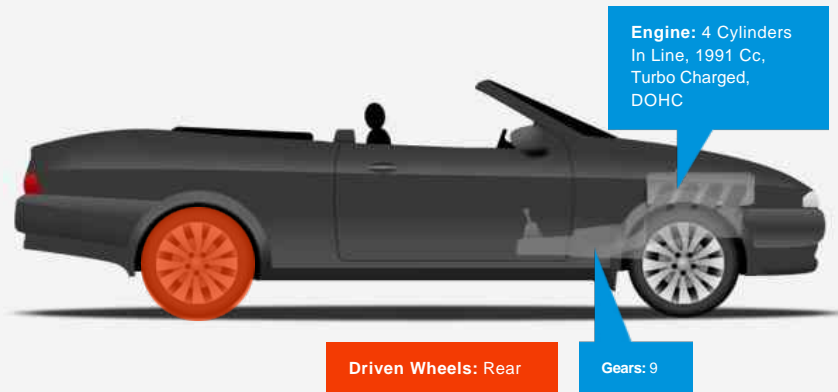

Performance & Engine