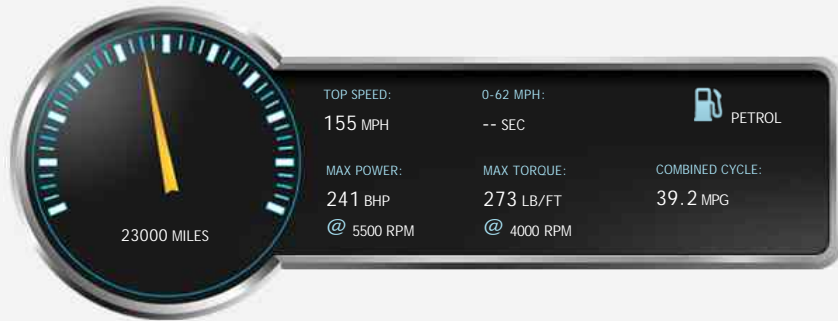

Performance & Engine