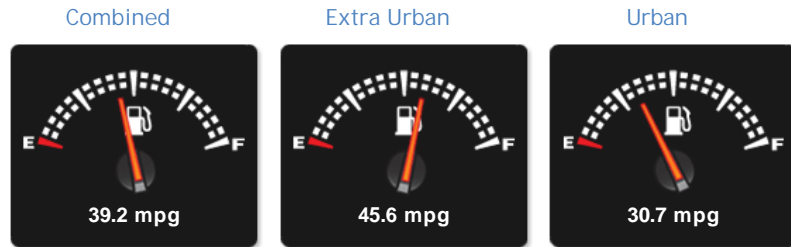

Fuel Economy

Running Costs