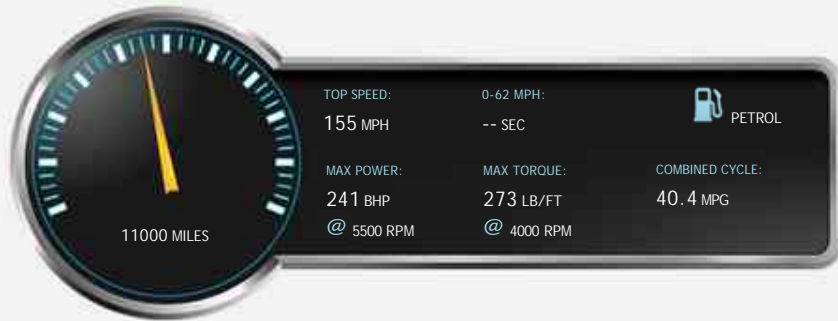

Performance & Engine