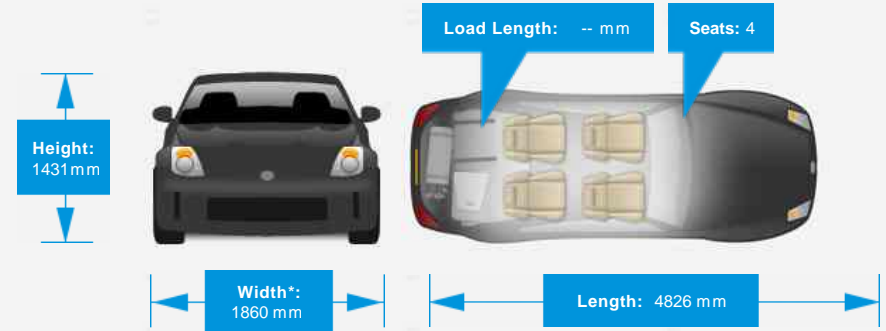

Performance & Engine

Engine: 4 Cylinders
In Line, 1991 Cc,
Turbo Charged,
DOHC

Driven Wheels: Rear

Gears: 9

Weights & Measures

Doors: 2

*Including mirrors

Safety