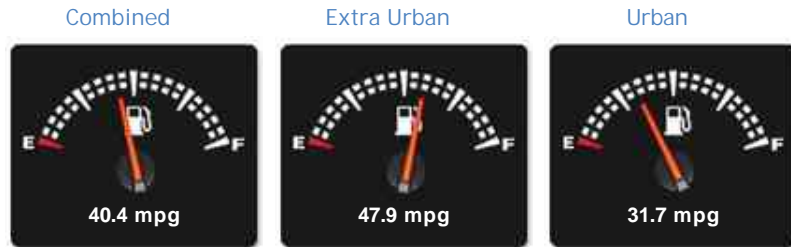

Fuel Economy

Running Costs