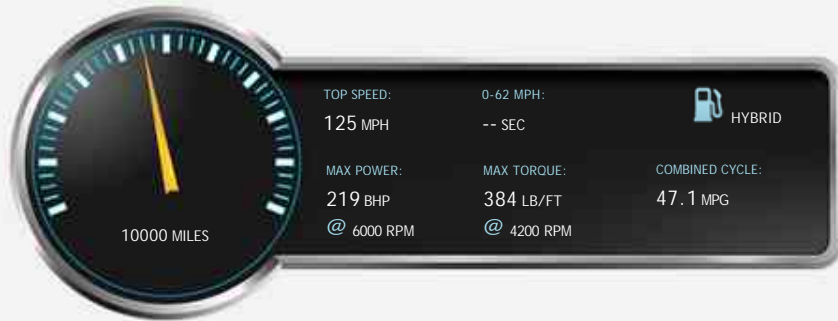

Performance & Engine