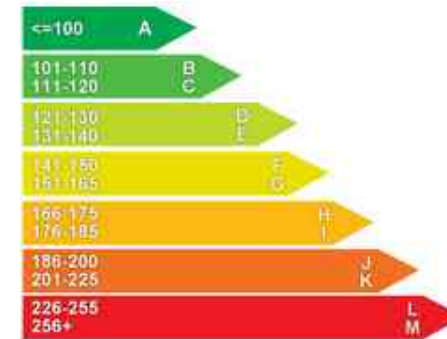

Performance & Engine

Weights & Measures

*Including mirrors

Safety

NCAP Adult Rating: No Data

NCAP Child Rating: No Data

NCAP Pedestrian Rating: No Data

NCAP Safety Assist: No Data

NCAP Overall Rating: No Data

Fuel Economy

Running Costs

CO₂ emission figure (g/km)

Alternative

Insurance & Security

Road Tax

Insurance Group
(1-50)