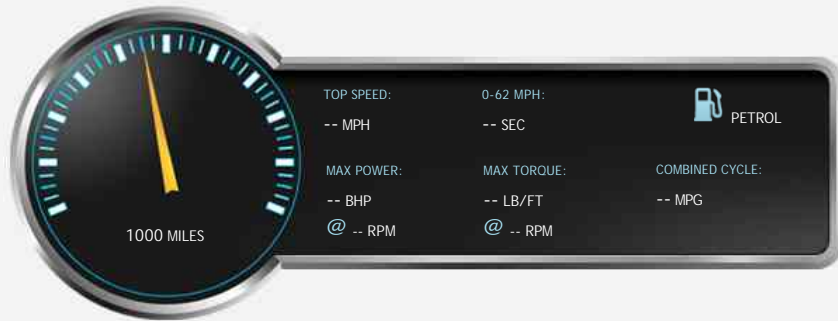

## General Info

Engine:	4.6 Petrol Automatic
Price:	£89,995
Body Type:	5 Dr 4x4
Owners:	0
Mileage:	1,000
Reg Date:	August 2019 (19)
Colour:	PEARL WHITE

## Performance & Engine

Driven Wheels:

Gears: