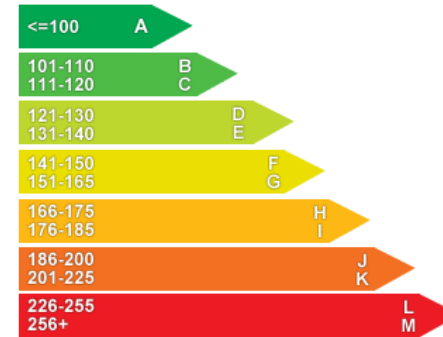

CO₂ emission figure (g/km)

Petrol or