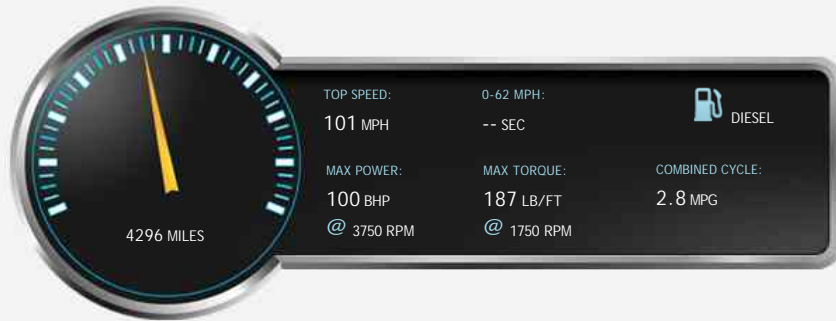

Performance & Engine