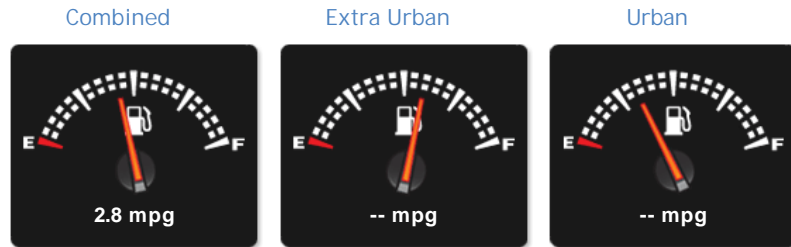

Fuel Economy

Running Costs