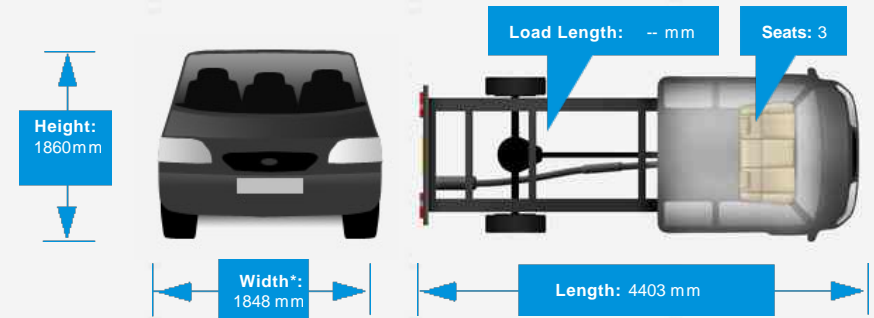

Weights & Measures