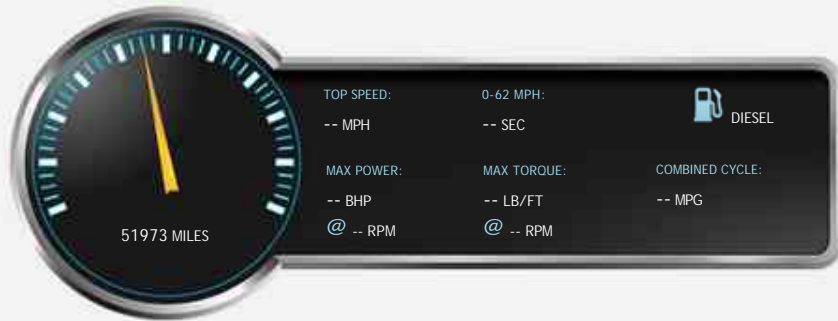

Performance & Engine