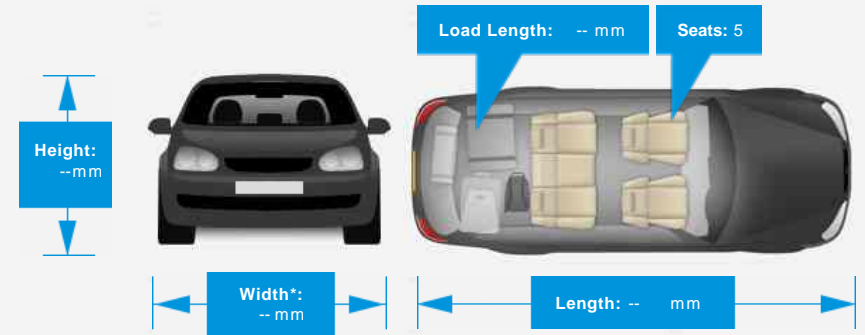

Weights & Measures