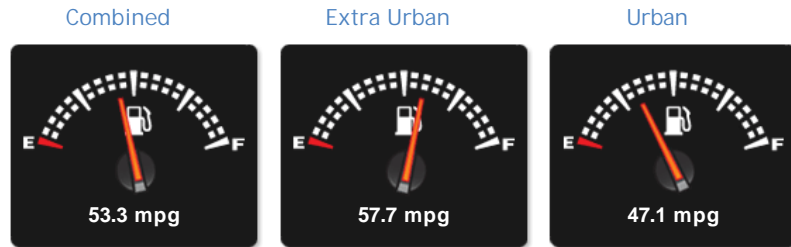

Fuel Economy

Running Costs