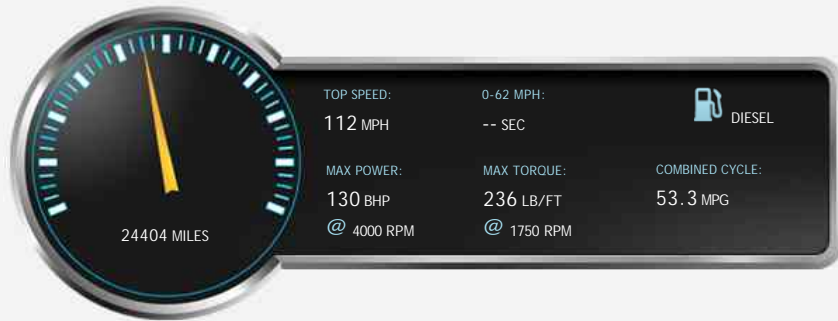

Performance & Engine