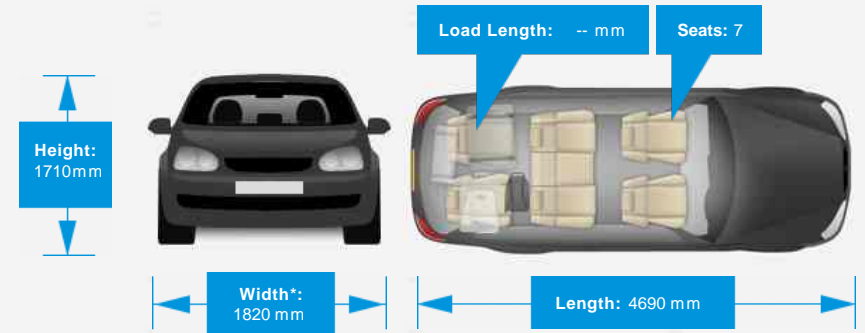

Weights & Measures