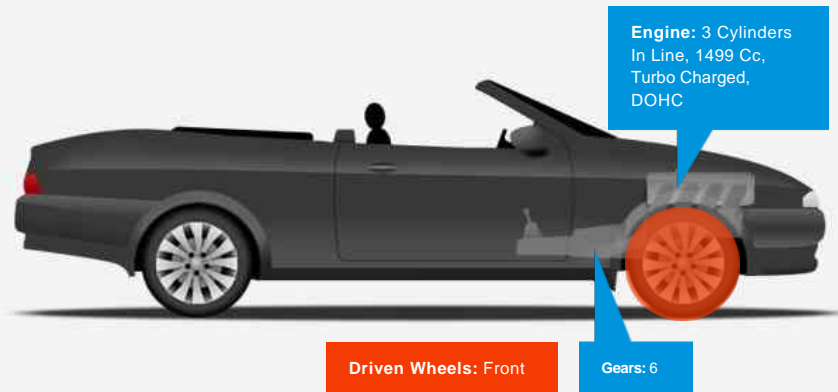

Performance & Engine