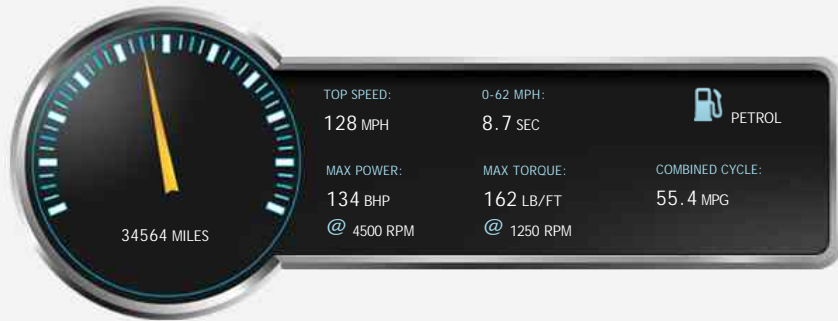

Performance & Engine