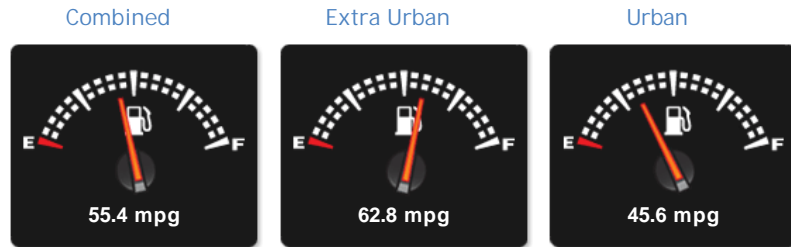

MINI Cooper COOPER

£14,290

General Info

Engine:	1.5 Petrol Automatic
Price:	£14,290
Body Type:	3 Dr Convertible
Owners:	2
Mileage:	34,564
Reg Date:	July 2017 (17)
Colour:	Moonwalk Grey Metallic

Vehicle Features

Opening Hours: Mon - Fri 8:30am - 6pm | Sat 9am - 5pm | Sun At home with the family

Performance & Engine

Weights & Measures

*Including mirrors

Safety

NCAP Adult Rating: No Data
NCAP Child Rating: No Data
NCAP Pedestrian Rating: No Data
NCAP Safety Assist: No Data
NCAP Overall Rating: No Data

Fuel Economy

Running Costs

CO₂ emission figure (g/km)

Price/ton

Insurance & Security

Road Tax

Insurance Group
(1-20)

Security