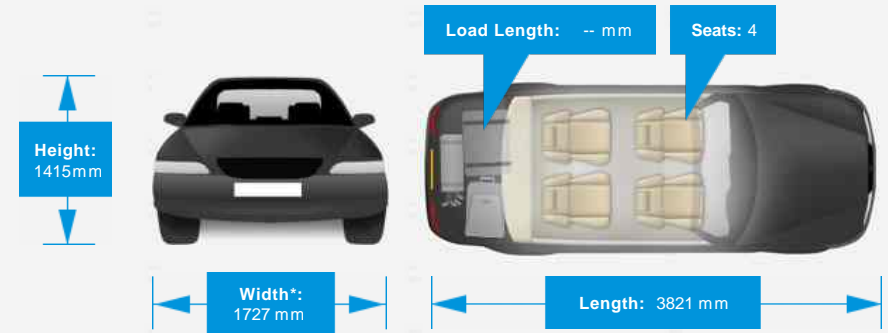

Opening Hours: Mon - Fri 8:30am - 6pm | Sat 9am - 5pm | Sun At home with the family

Performance & Engine

Weights & Measures

*Including mirrors

Safety

NCAP Adult Rating: No Data
NCAP Child Rating: No Data
NCAP Pedestrian Rating: No Data
NCAP Safety Assist: No Data
NCAP Overall Rating: No Data