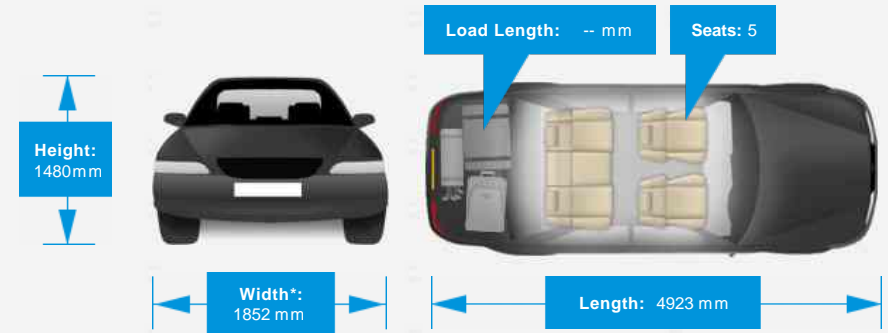

Weights & Measures