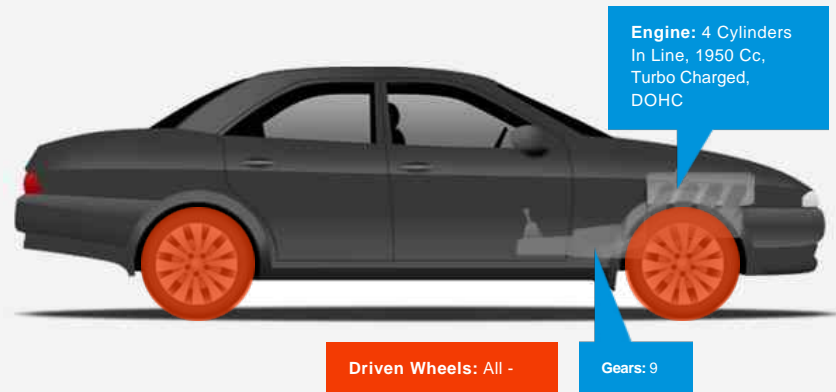

Performance & Engine