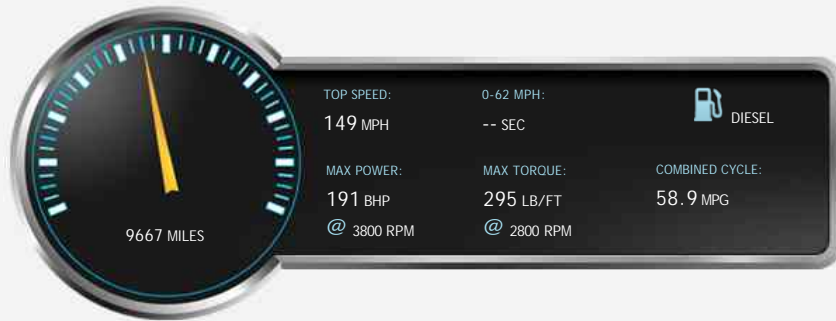

Performance & Engine