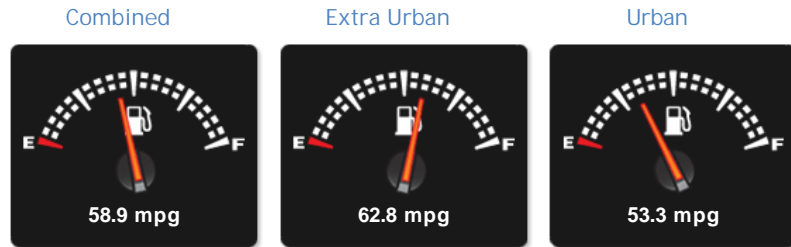

Mercedes E Class E220 D 4MATIC AMG LINE PREMIUM PAN ROOF 20" ALLOYS E/M HEATED SEATS R/CAMERA SAT NAV DAB

BLUETOOTH

General Info

Engine:	2.0 Diesel Automatic
Price:	Sold
Body Type:	4 Dr Saloon
Owners:	
Mileage:	9,667
Reg Date:	September 2018 (68)
Colour:	SELENITE GREY METALLIC

Performance & Engine

Weights & Measures

*Including mirrors

Safety

NCAP Adult Rating: No Data
NCAP Child Rating: No Data
NCAP Pedestrian Rating: No Data
NCAP Safety Assist: No Data
NCAP Overall Rating: No Data

Fuel Economy

Running Costs

CO₂ emission figure (g/km)

VED band and CO₂

No Data

Insurance & Security

Insurance Group
(1-20)

Security