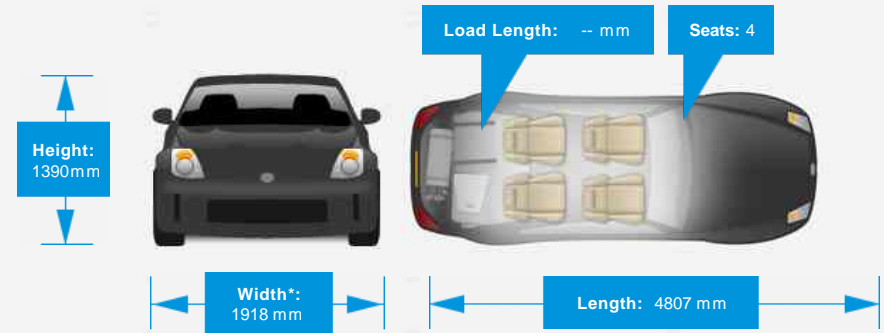

Performance & Engine

Engine: 12 Cylinders
W, 5998 Cc, Turbo
Charged, DOHC

Driven Wheels: All -

Permanent

Gears: 6

Weights & Measures

Doors: 2

*Including mirrors