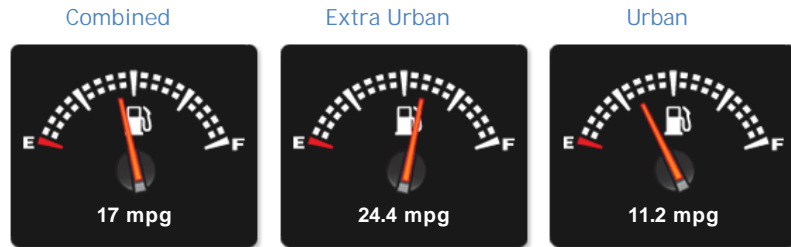

Fuel Economy

Running Costs