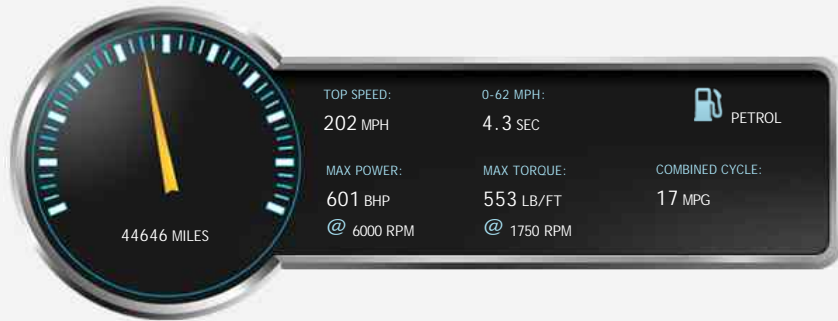

Bentley Continental GT SPEED *1 OWNER* *FULL BENTLEY SERVICE HISTORY* 20" ALLOYS R/CAMERA E/HEATED MASSAGE

MEMORY SEATS

General Info

Engine:	6.0 Petrol Automatic
Price:	Sold
Body Type:	2 Dr Coupe
Owners:	
Mileage:	44,646
Reg Date:	March 2009 (09)
Colour:	SILVER TEMPEST

- 20 inch multi-spoke alloy wheels.
- Full Bentley service history.
- Full Beluga interior with diamond stitched inserts complemented with magnolia stitching.
- Air suspension.
- Electric heated massage front memory seats.
- Front and rear park distance control with rear view camera.

Performance & Engine

Engine: 12 Cylinders
W, 5998 Cc, Turbo
Charged, DOHC

Driven Wheels: All -

Permanent

Gears: 6

Weights & Measures

Doors: 2

*Including mirrors