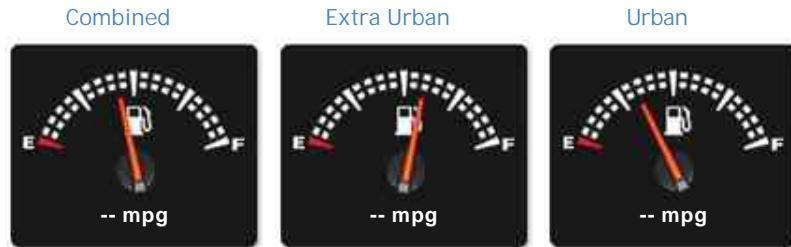

Fuel Economy

Running Costs