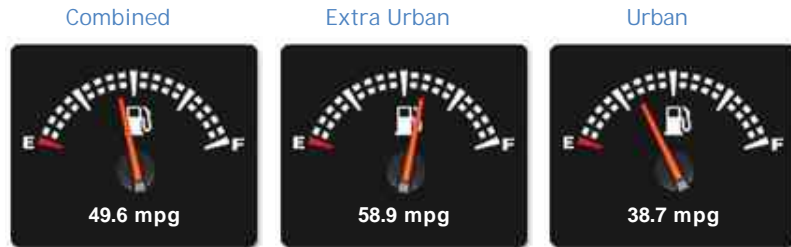

Fuel Economy

Running Costs