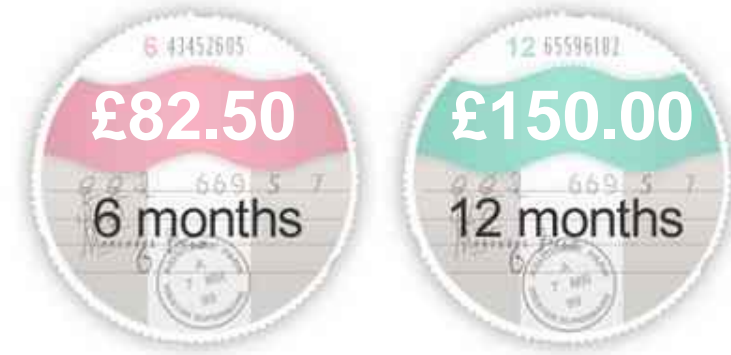

### General Info

Engine:	2.0 Petrol Automatic
Price:	£17,950
Body Type:	5 Dr Estate
Owners:	2
Mileage:	38,000
Reg Date:	June 2016 (16)
Colour:	Obsidian Black Metallic with Black Leather

## Insurance & Security

Road Tax

Insurance Group  
(1-20)

Security

Immobiliser

Euro Status