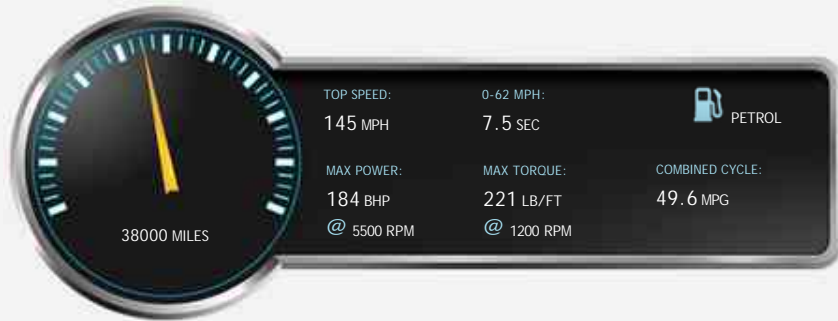

Performance & Engine