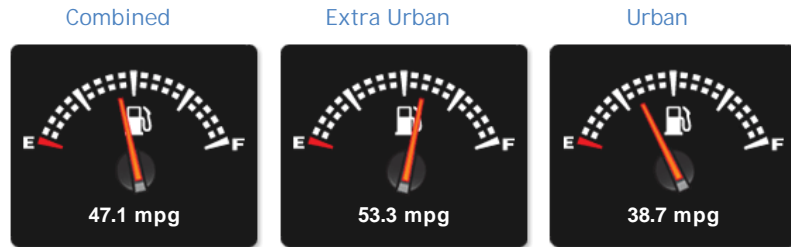

Fuel Economy

Running Costs