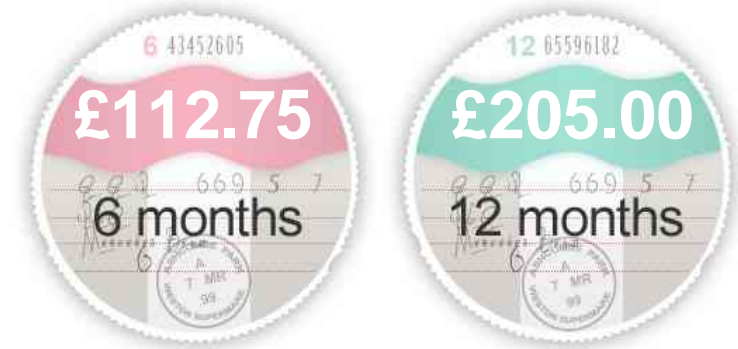

Insurance & Security

Road Tax

Insurance Group
(1-20)

Security

Immobiliser