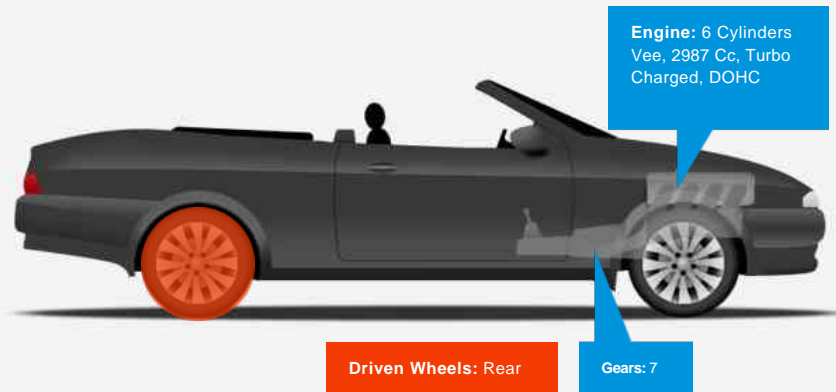

Performance & Engine