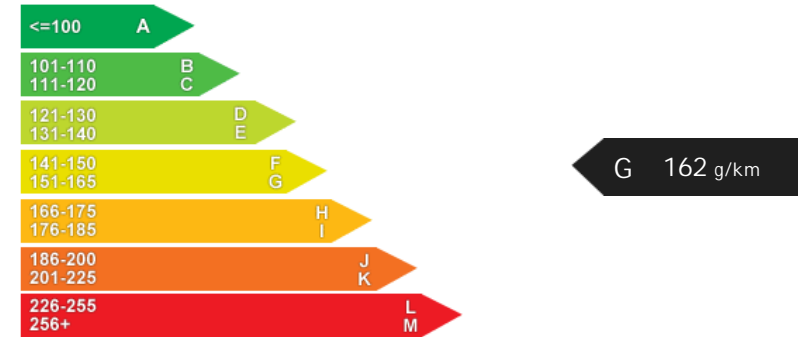

CO₂ emission figure (g/km)

VED band and CO₂