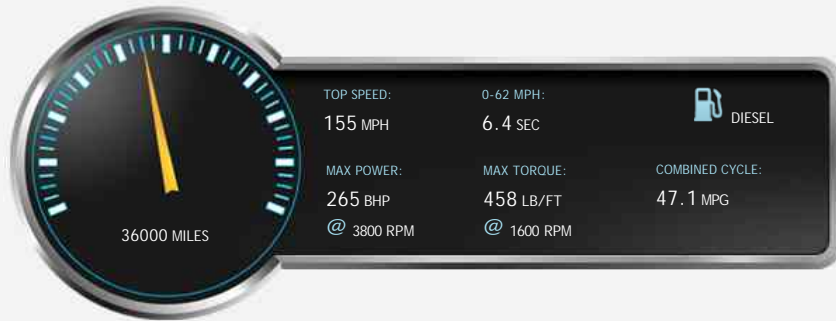

Performance & Engine