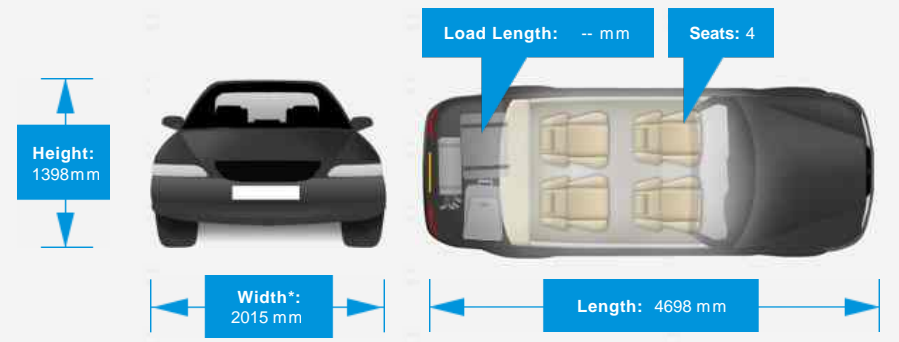

Opening Hours: Mon - Sun By Appointment Please

Performance & Engine

Weights & Measures

*Including mirrors

Safety

NCAP Adult Rating: No Data
NCAP Child Rating: No Data
NCAP Pedestrian Rating: No Data
NCAP Safety Assist: No Data
NCAP Overall Rating: No Data