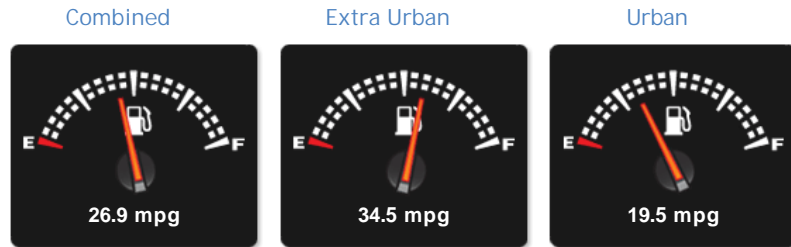

General Info

Engine:	4.4 Petrol Automatic
Price:	£59,950
Body Type:	4 Dr Saloon
Owners:	1
Mileage:	24,000
Reg Date:	November 2018 (68)
Colour:	DONNINGTON GREY METALLIC

Vehicle Features

- 20" alloys
- Balance of manufacturers warranty
- Harmon kardon sound
- Heated steering wheel
- Satellite Navigation System

Performance & Engine

Weights & Measures

*Including mirrors

Safety

NCAP Adult Rating: No Data
NCAP Child Rating: No Data
NCAP Pedestrian Rating: No Data
NCAP Safety Assist: No Data
NCAP Overall Rating: No Data

Fuel Economy

Running Costs

CO₂ emission figure (g/km)

246g/km

Insurance & Security

Road Tax

Insurance Group
(1-20)

Security