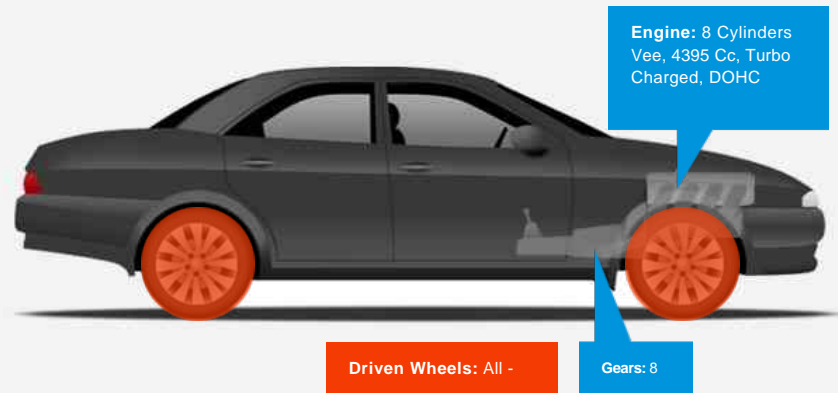

Performance & Engine