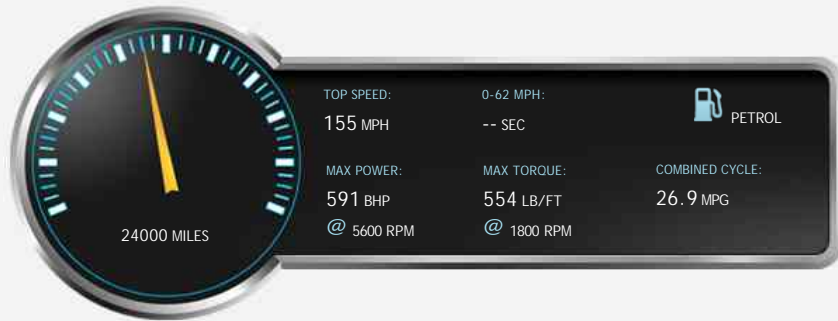

Performance & Engine