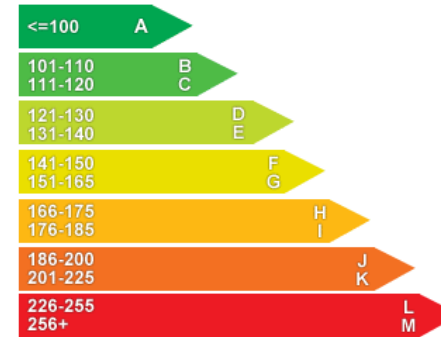

General Info

Engine:	4.4 Petrol Automatic
Price:	£59,950
Body Type:	4 Dr Saloon
Owners:	1
Mileage:	24,000
Reg Date:	November 2018 (68)
Colour:	DONNINGTON GREY METALLIC

Vehicle Features

- 20" alloys
- Balance of manufacturers warranty
- Harmon kardon sound
- Heated steering wheel
- Satellite Navigation System

Performance & Engine

Weights & Measures

*Including mirrors

Safety

NCAP Adult Rating: No Data
NCAP Child Rating: No Data
NCAP Pedestrian Rating: No Data
NCAP Safety Assist: No Data
NCAP Overall Rating: No Data

Fuel Economy

Running Costs

CO₂ emission figure (g/km)

246g/km

Insurance & Security

Road Tax

Insurance Group
(1-20)

Security