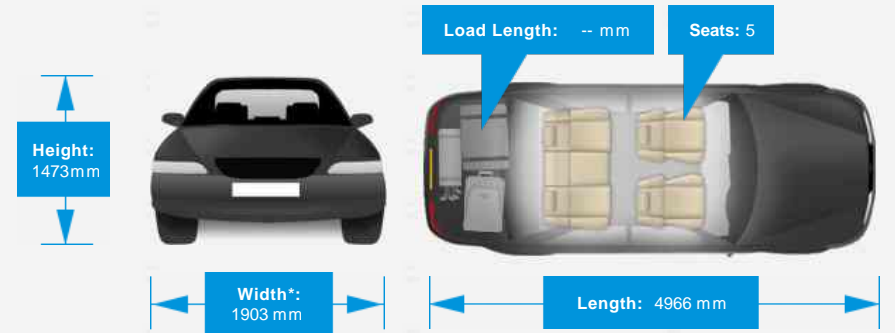

Weights & Measures