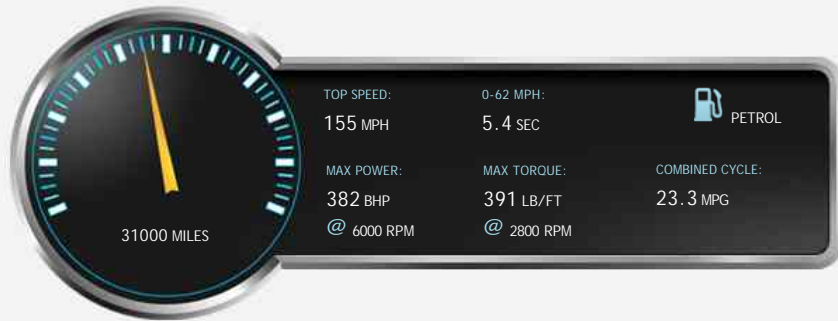

Performance & Engine