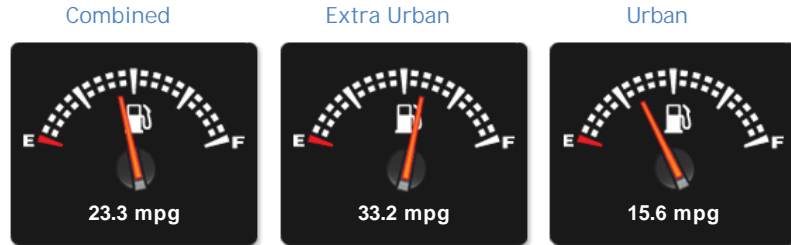

Fuel Economy

Running Costs