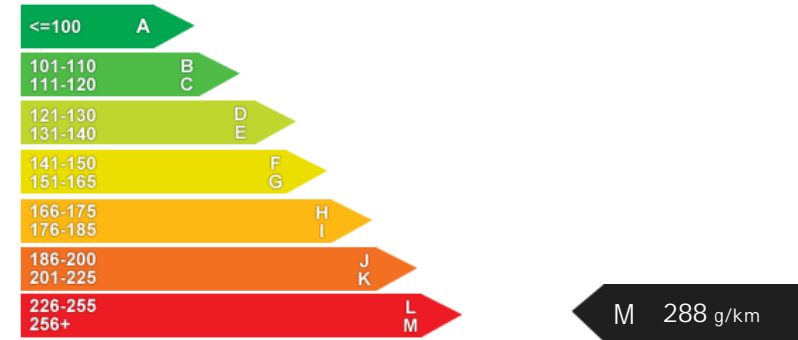

CO₂ emission figure (g/km)

VED band and CO₂