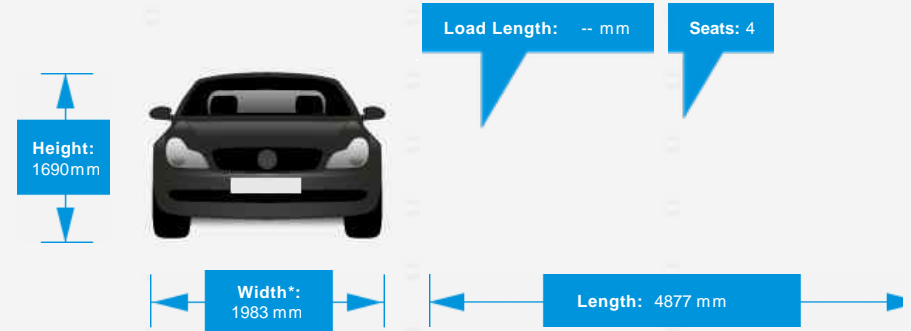

Opening Hours: Mon - Sun By Appointment Please

Performance & Engine

Driven Wheels: All -

Permanent

Gears: 6

Weights & Measures

Doors: 4

*Including mirrors