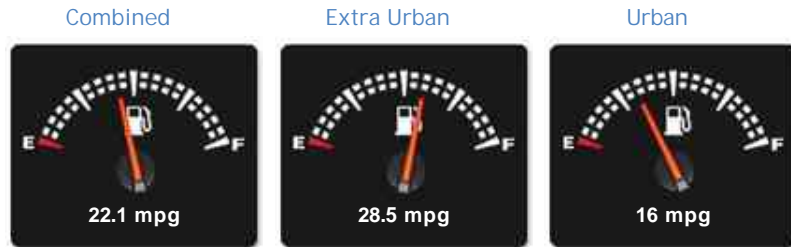

Fuel Economy

Running Costs