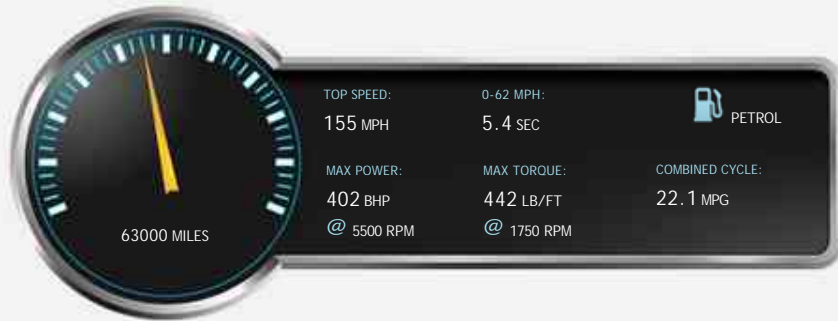

Performance & Engine