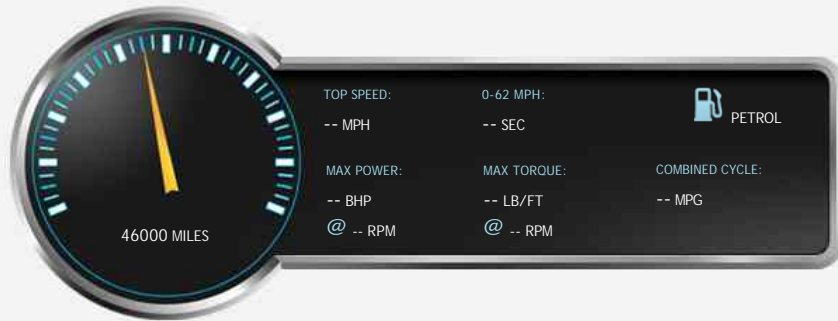

Toyota Alphard G 3.0 V6 Auto CAMPERVAN

£14,950

General Info

Engine:	3.0 Petrol Automatic
Price:	£14,950
Body Type:	5 Dr MPV
Owners:	
Mileage:	46,000
Reg Date:	July 2005 (05)
Colour:	Silver Metallic

Vehicle Features

Not Specified

Vehicle Description

ONLINE SERVICES: CLICK AND COLLECT AVAILABLE. Please call Rob on 01344 624031 for details.....One of our lovely Japanese Imports.....An immaculate 3.0 V6 Alphard with a Brand New Camper Conversion. Consisting of Built-in Cabinets with Storage, Fridge, Sink, Gas Hob, USB Points, Rear Seats and Table which fold down to make a Double Bed. Has all Luxurious Alphard features plus Apple Play Media System and MPH Speedo. Recently serviced and brand new Michelin Tyres. Ideal for weekends away to the beach or Glamping at an event. Please See our Covid-19 Safety Measures Video at https://youtu.be/sG_ChZl0m_U

Opening Hours: Mon - Sun By Appointment Please

Performance & Engine

Engine: Cylinders , 0
Cc, ,

Weights & Measures

*Including mirrors

Safety

NCAP Adult Rating: No Data
NCAP Child Rating: No Data
NCAP Pedestrian Rating: No Data
NCAP Safety Assist: No Data
NCAP Overall Rating: No Data