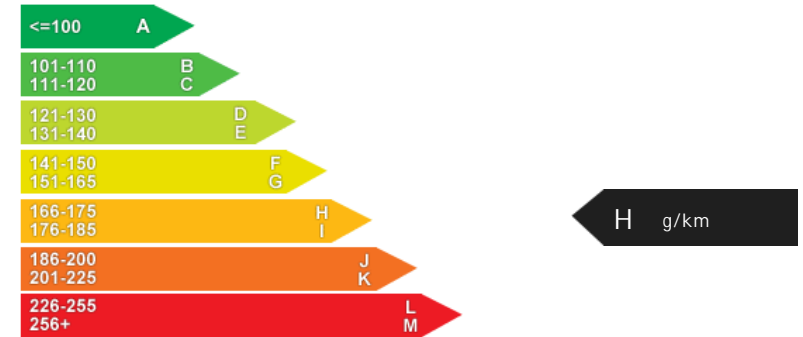

CO₂ emission figure (g/km)

VED band and CO₂