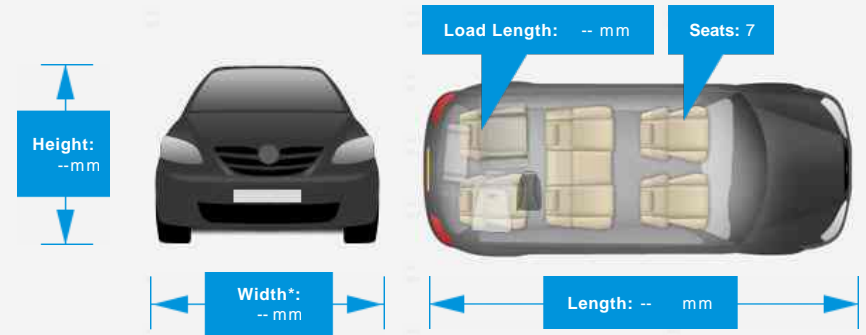

Opening Hours: Mon - Sun By Appointment Please

Performance & Engine

Engine: Cylinders , 0
Cc, ,

Weights & Measures

*Including mirrors

Safety

NCAP Adult Rating: No Data
NCAP Child Rating: No Data
NCAP Pedestrian Rating: No Data
NCAP Safety Assist: No Data
NCAP Overall Rating: No Data