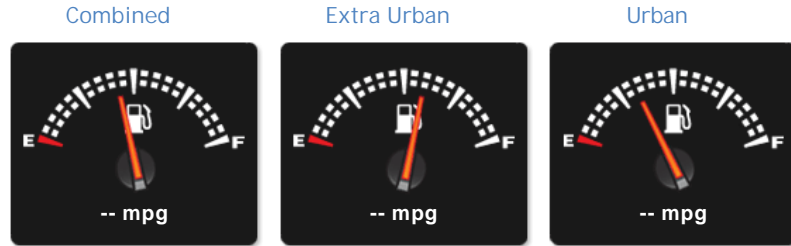

Fuel Economy

Running Costs