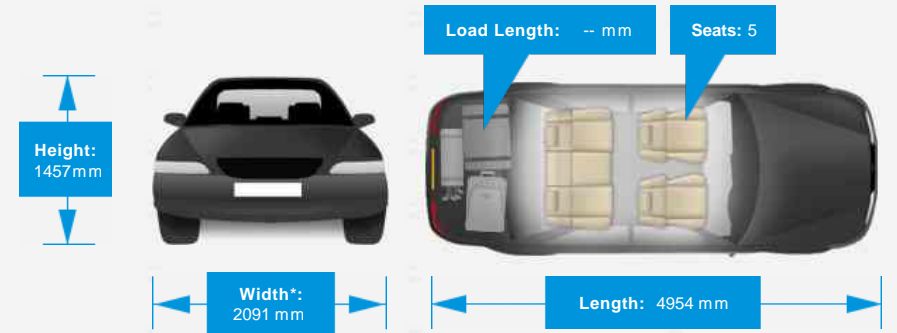

Opening Hours: Mon - Sun By Appointment Please

Performance & Engine

Weights & Measures

*Including mirrors

Safety

NCAP Adult Rating: No Data

NCAP Child Rating: No Data

NCAP Pedestrian Rating: No Data