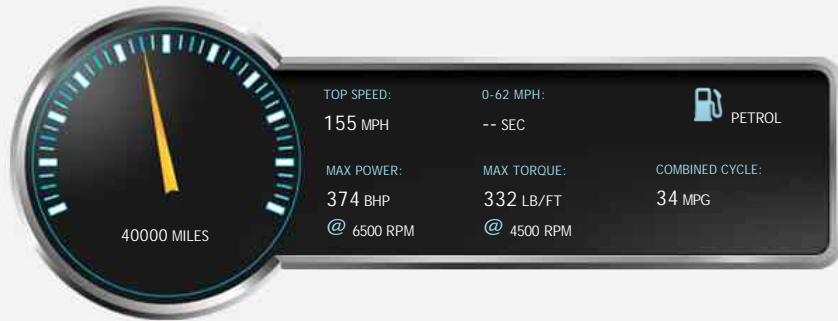

Performance & Engine