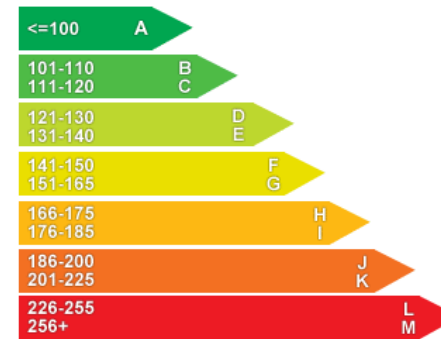

Opening Hours: Mon - Sun By Appointment Please

Performance & Engine

Weights & Measures

*Including mirrors

Safety

NCAP Adult Rating: No Data

NCAP Child Rating: No Data

NCAP Pedestrian Rating: No Data

NCAP Safety Assist: No Data

NCAP Overall Rating: No Data

Fuel Economy

Running Costs

CO₂ emission figure (g/km)

Per 100/100

Insurance & Security

Road Tax