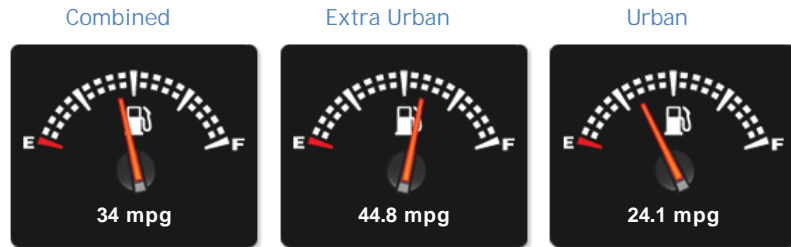

Fuel Economy

Running Costs