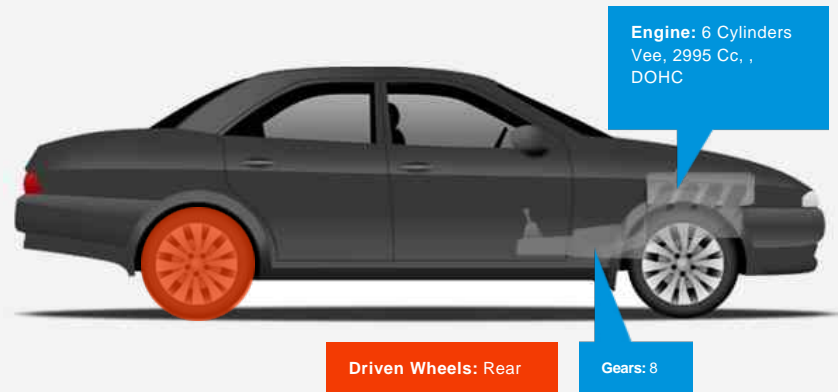

Performance & Engine