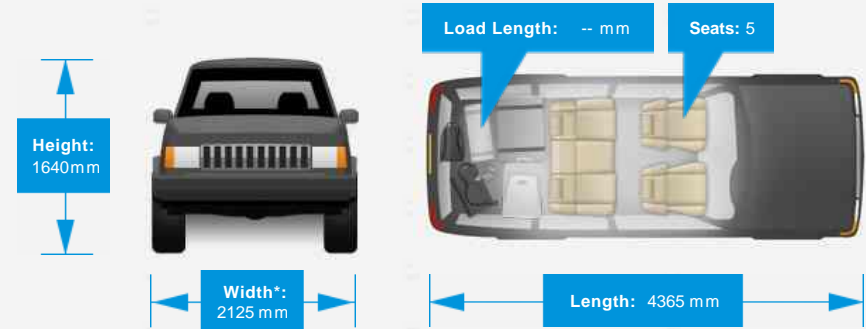

Opening Hours: Mon - Sun By Appointment Please

Performance & Engine

Engine: 4 Cylinders In Line, 2179 Cc, Turbo Charged, DOHC

Driven Wheels: All -

Gears: 9

Permanent

Weights & Measures

*Including mirrors