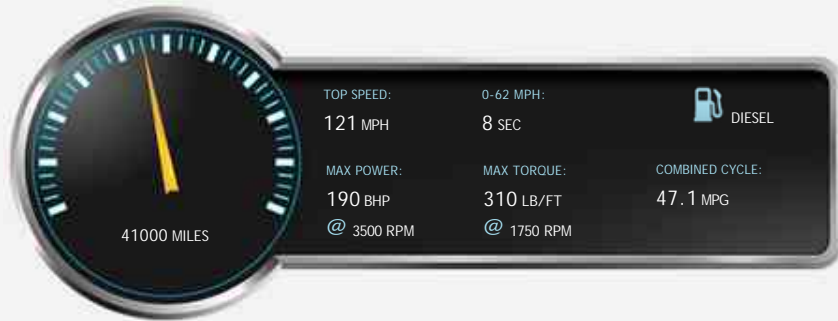

Land Rover Range Rover Evoque SD4 DYNAMIC

£20,750

Prestige Cars of Sunningdale Ltd

- Established for 30 Years
- Competitive Finance Options
- Part Exchange Welcome
- HPI Checked and Mileage Verification
- Extended Warranties Available
- All Cars Prepared To The Highest Standards
- Friendly, Straight Forward and Professional Service

t. 01344 624031

www.prestigecarsltd.com

General Info

Engine:	2.2 Diesel Automatic
Price:	£20,750
Body Type:	5 Dr 4x4
Owners:	2
Mileage:	41,000
Reg Date:	September 2014 (64)
Colour:	Fuji White with Black Leather

Vehicle Description

ONLINE SERVICES: CLICK AND COLLECT AVAILABLE. Please call Rob on 01344 624031 for details..... We are pleased to offer this outstanding, low mileage Evoque. In a very desirable colour scheme and has an excellent specification including all Dynamic features plus many more factory options. Only two owners from new, covered just 41,000 miles with full service history. This car has been extremely well looked after and is in excellent condition throughout. Please See our Covid-19 Safety Measures Video at https://youtu.be/sG_ChZl0m_U

Opening Hours: Mon - Sun By Appointment Please

Performance & Engine

Engine: 4 Cylinders In Line, 2179 Cc, Turbo Charged, DOHC

Driven Wheels: All -

Gears: 9

Permanent

Weights & Measures

*Including mirrors