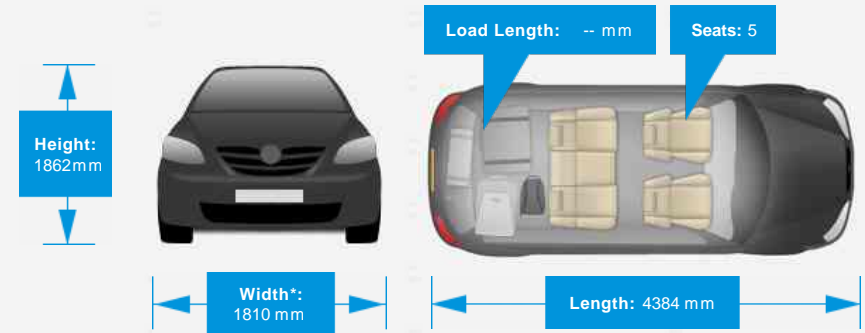

Performance & Engine

Engine: 4 Cylinders
In Line, 1560 Cc,
Turbo Charged, SOHC

Weights & Measures

*Including mirrors

Safety

NCAP Adult Rating: No Data
NCAP Child Rating: No Data
NCAP Pedestrian Rating: No Data
NCAP Safety Assist: No Data
NCAP Overall Rating: No Data