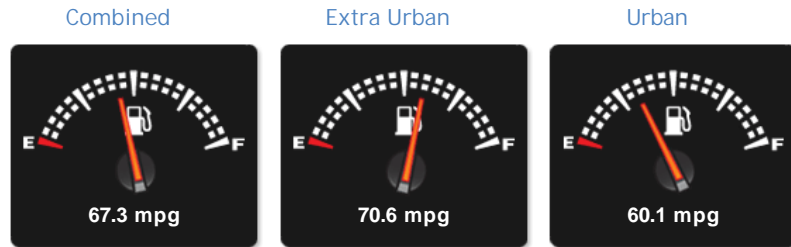

Engine:	1.6 Diesel Manual
Price:	£9,995
Body Type:	5 Dr MPV
Owners:	1
Mileage:	26,350
Reg Date:	October 2017 (67)
Colour:	Kyanos Blue Metallic

Vehicle Features

- > 2 Keys
- > Audio Remote Control
- > Cruise Control
- > Front Fog Lights
- > Height Adjustable Drivers Seat
- > Roof Rails
- > Split Folding Rear Seats
- > Air Conditioning
- > Cd Player
- > Daytime Running Lights
- > Full Service History
- > Onboard Computer
- > Spare Wheel

Performance & Engine

Engine: 4 Cylinders
In Line, 1560 Cc,
Turbo Charged, SOHC

Weights & Measures

*Including mirrors

Safety

NCAP Adult Rating: No Data
NCAP Child Rating: No Data
NCAP Pedestrian Rating: No Data
NCAP Safety Assist: No Data
NCAP Overall Rating: No Data

Fuel Economy

Running Costs

CO₂ emission figure (g/km)

Price/liter

Insurance & Security

Road Tax

Insurance Group
(1-20)

Security