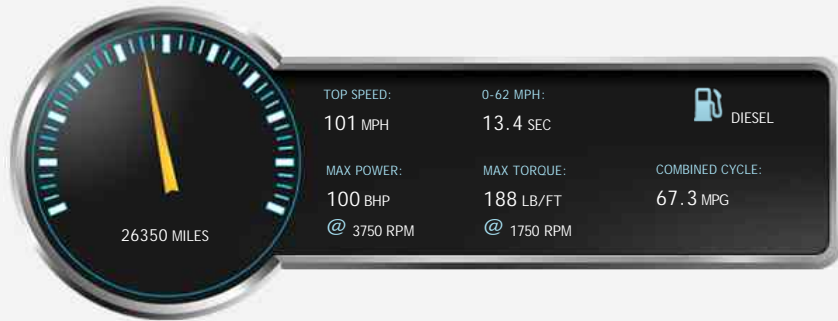

Engine:	1.6 Diesel Manual
Price:	£9,995
Body Type:	5 Dr MPV
Owners:	1
Mileage:	26,350
Reg Date:	October 2017 (67)
Colour:	Kyanos Blue Metallic

Vehicle Features

- > 2 Keys
- > Audio Remote Control
- > Cruise Control
- > Front Fog Lights
- > Height Adjustable Drivers Seat
- > Roof Rails
- > Split Folding Rear Seats
- > Air Conditioning
- > Cd Player
- > Daytime Running Lights
- > Full Service History
- > Onboard Computer
- > Spare Wheel

Performance & Engine

Engine: 4 Cylinders
In Line, 1560 Cc,
Turbo Charged, SOHC

Weights & Measures

*Including mirrors

Safety

NCAP Adult Rating: No Data
NCAP Child Rating: No Data
NCAP Pedestrian Rating: No Data
NCAP Safety Assist: No Data
NCAP Overall Rating: No Data