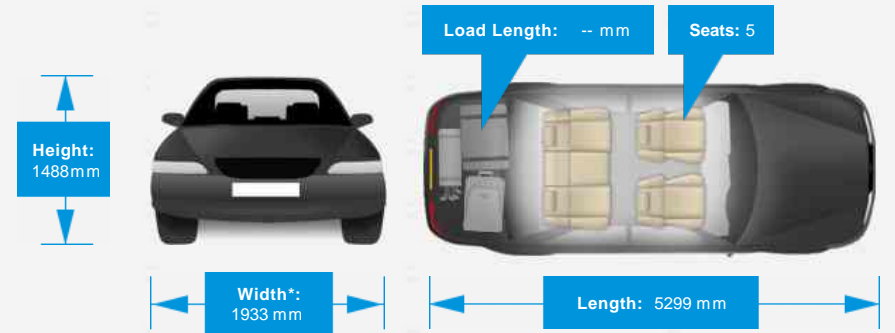

Weights & Measures