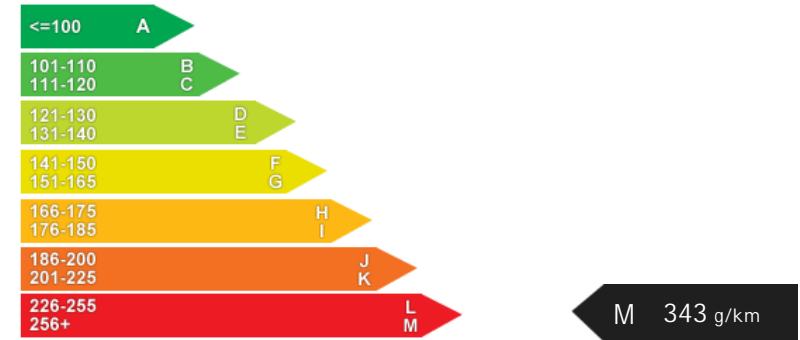

CO₂ emission figure (g/km)

VED band and CO₂