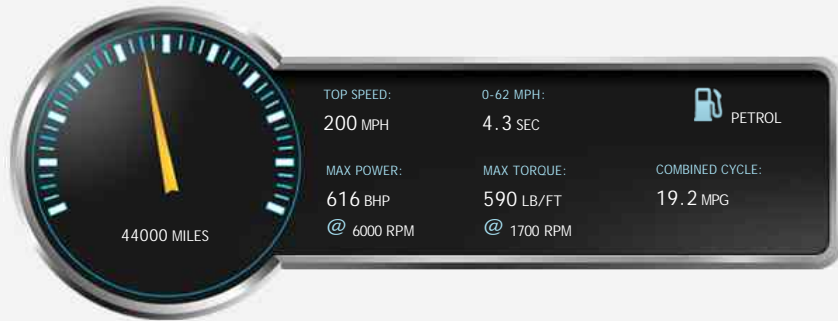

Performance & Engine