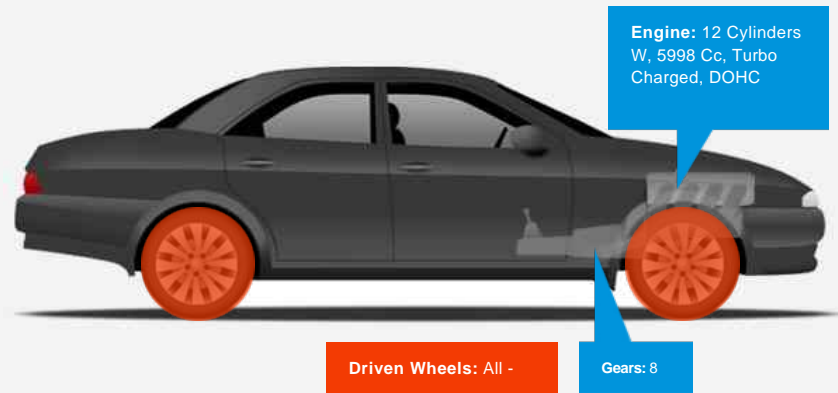

Performance & Engine