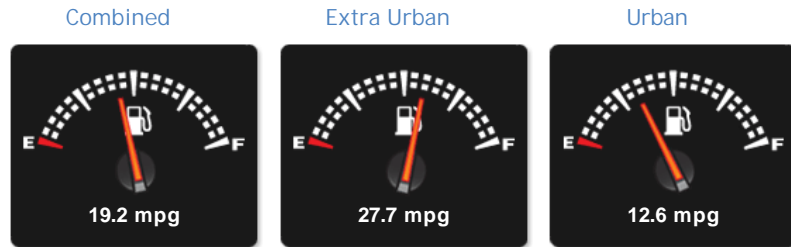

Fuel Economy

Running Costs