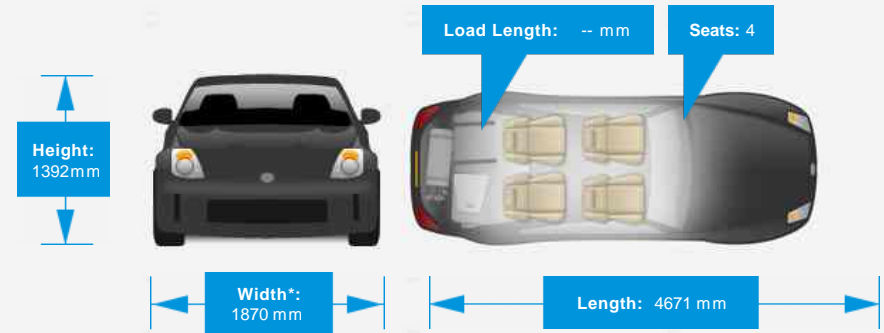

Performance & Engine

Engine: 6 Cylinders
In Line, 2979 Cc,
Turbo Charged,
DOHC

Driven Wheels: Rear

Gears: 7

Weights & Measures

Doors: 2

*Including mirrors

Safety