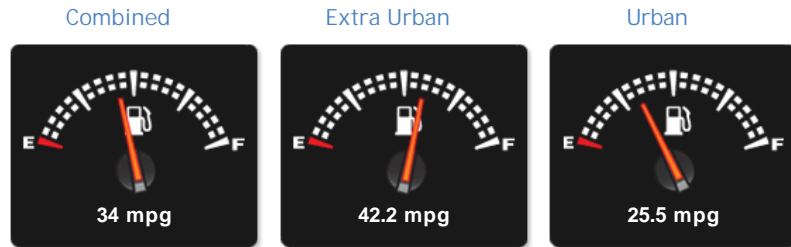

Fuel Economy

Running Costs