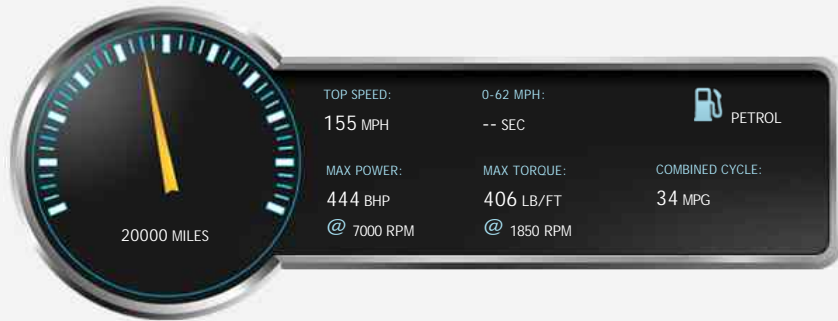

Quirks Car Company
 Arterial Road (A127), Wickford,
 Essex SS12 9JG
 Tel 01268 590066
 Fax 01268 591588
 Email info@quirksarco.co.uk
 Web www.quirksarco.co.uk

BMW M4 COMPETITION DCT

£36,950

General Info

Engine:	3.0 Petrol Automatic
Price:	£36,950
Body Type:	2 Dr Coupe
Owners:	2
Mileage:	20,000
Reg Date:	April 2018 (18)
Colour:	MINERAL GREY METALLIC

Performance & Engine

Engine: 6 Cylinders
In Line, 2979 Cc,
Turbo Charged,
DOHC

Driven Wheels: Rear

Gears: 7

Weights & Measures

Doors: 2

*Including mirrors

Safety