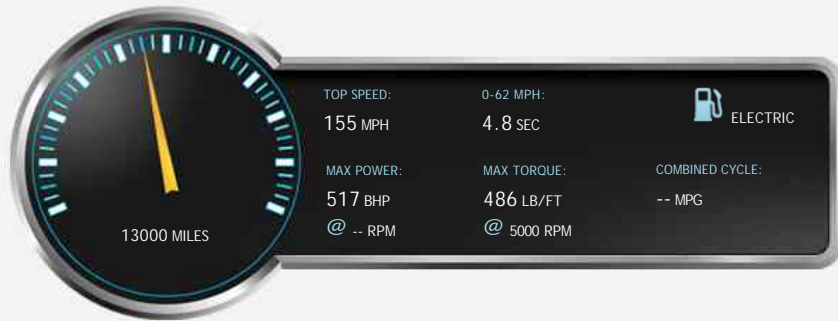

Performance & Engine