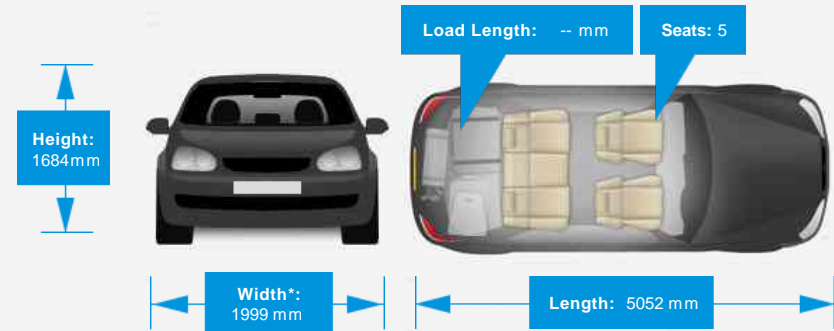

Performance & Engine

Engine: Cylinders , 0
Cc, ,

Driven Wheels: All -

Gears: 1

Permanent

Weights & Measures

Doors: 5

*Including mirrors