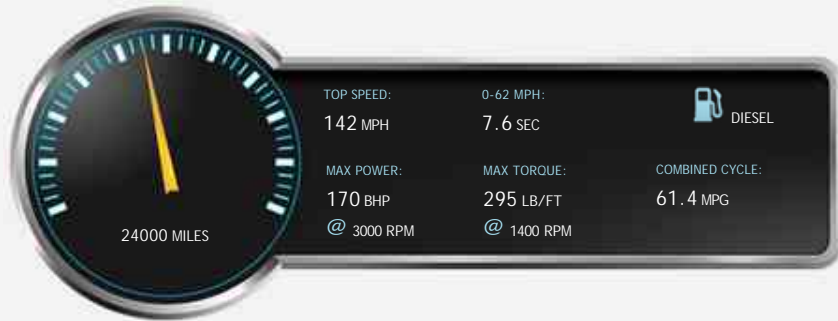

Performance & Engine