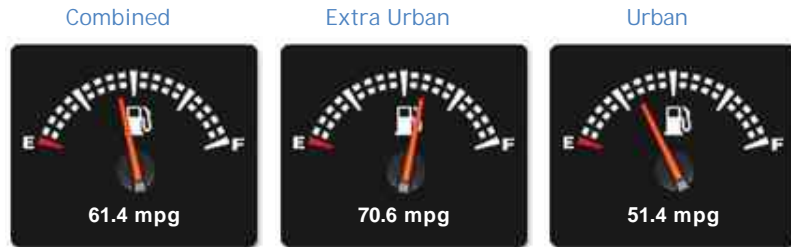

Fuel Economy

Running Costs