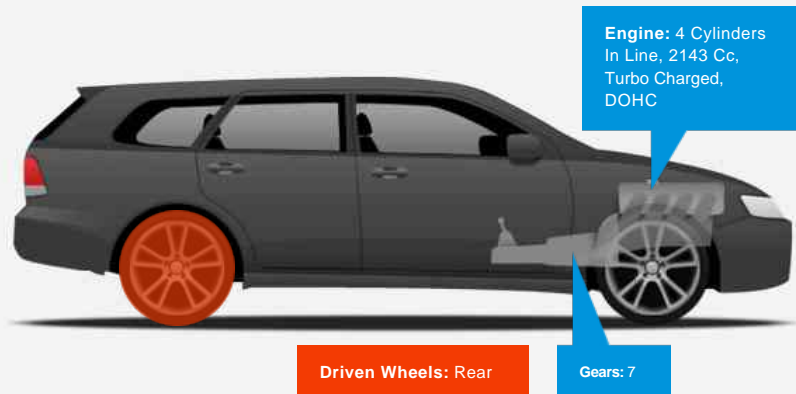

Opening Hours: Mon - Fri 09am - 5:30pm | Sat 09:30am - 5pm | Sun 11am - 4pm

Performance & Engine

Weights & Measures

*Including mirrors

Safety

NCAP Adult Rating: No Data
NCAP Child Rating: No Data
NCAP Pedestrian Rating: No Data
NCAP Safety Assist: No Data
NCAP Overall Rating: No Data