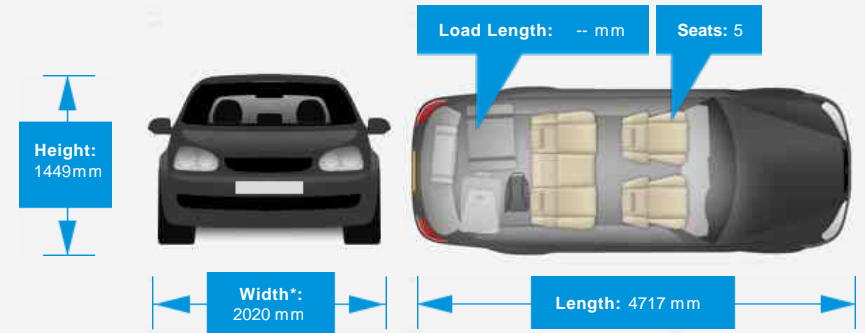

Opening Hours: Mon - Fri 09am - 5:30pm | Sat 09:30am - 5pm | Sun 11am - 4pm

Performance & Engine

Weights & Measures

*Including mirrors

Safety

NCAP Adult Rating: No Data
NCAP Child Rating: No Data
NCAP Pedestrian Rating: No Data
NCAP Safety Assist: No Data
NCAP Overall Rating: No Data