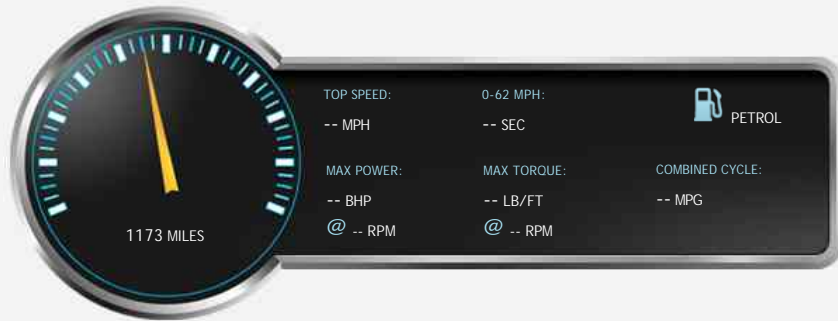

SWM Superdual superdual x

£4,990

General Info

Engine:	0.6 Petrol Manual
Price:	£4,990
Body Type:	Motorbike
Owners:	
Mileage:	1,173
Reg Date:	June 2018 (18)
Colour:	Black

Vehicle Features

- ABS

Vehicle Description

Opening Hours: Mon - Fri 9am - 6pm | Sat 9am - 5pm | Sun 10am - 4pm

Performance & Engine

Engine: Cylinders ,
600 Cc ,

Driven Wheels:

Gears:

Weights & Measures

Doors: 5

*Including mirrors