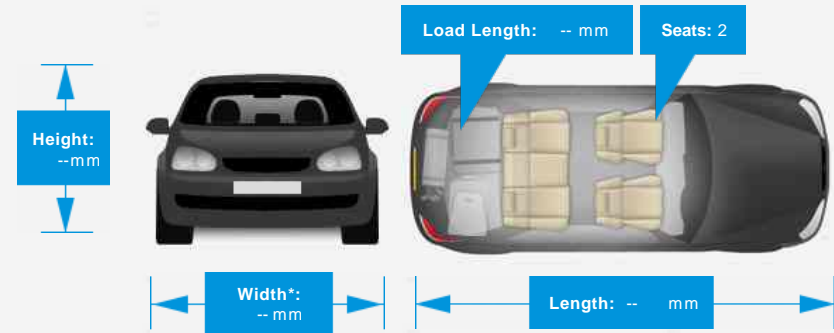

Opening Hours: Mon - Fri 9am - 6pm | Sat 9am - 5pm | Sun 10am - 4pm

Performance & Engine

Engine: Cylinders ,
600 Cc ,

Driven Wheels:

Gears:

Weights & Measures

Doors: 5

*Including mirrors