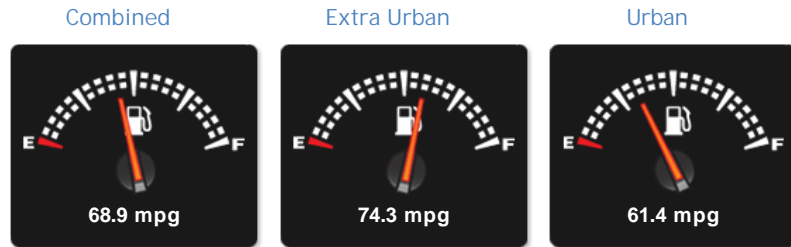

Fuel Economy

Running Costs