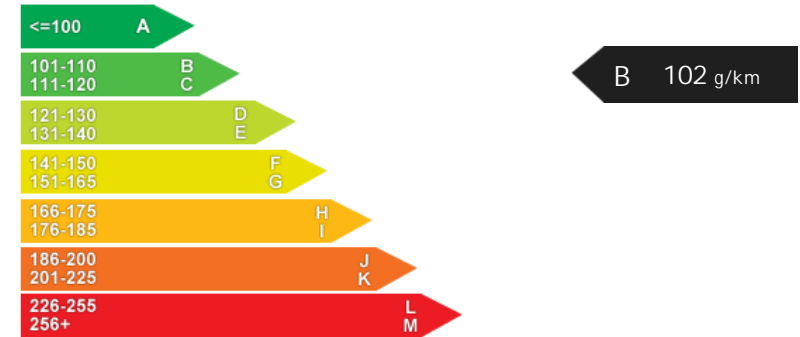

CO₂ emission figure (g/km)

VED band and CO₂