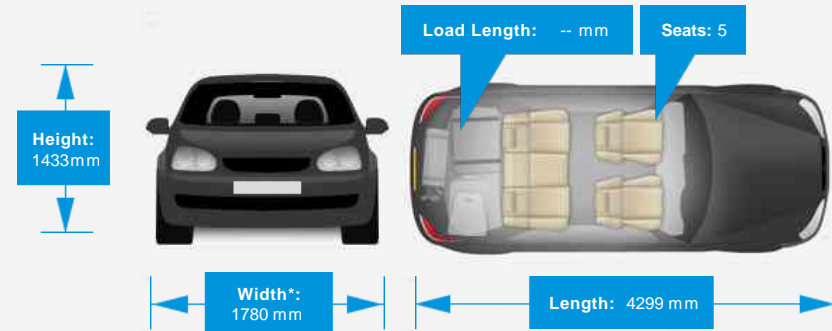

Performance & Engine

Driven Wheels: Front

Gears: 6

Weights & Measures

Doors: 5

*Including mirrors

Safety

NCAP Adult Rating: No Data
NCAP Child Rating: No Data
NCAP Pedestrian Rating: No Data
NCAP Safety Assist: No Data
NCAP Overall Rating: No Data