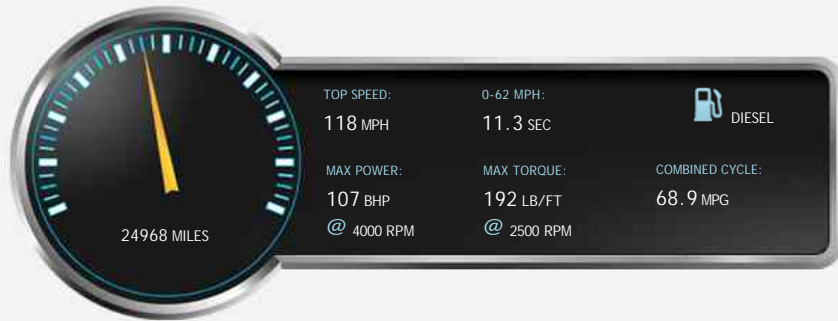

Performance & Engine