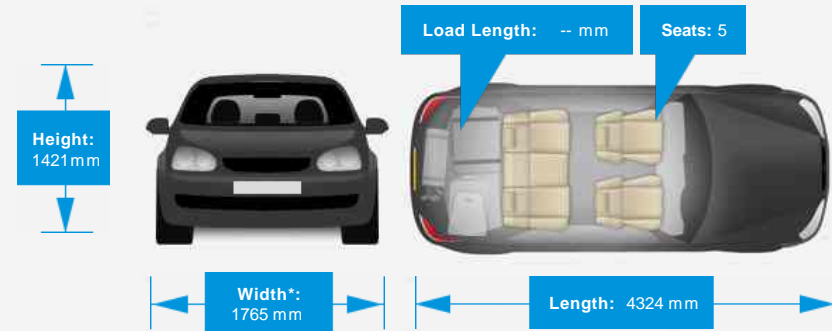

Opening Hours: Mon - Fri 09am - 5:30pm | Sat 09:30am - 5pm | Sun 11am - 4pm

Performance & Engine

Driven Wheels: Rear

Gears: 8

Weights & Measures

Doors: 3

*Including mirrors

Safety