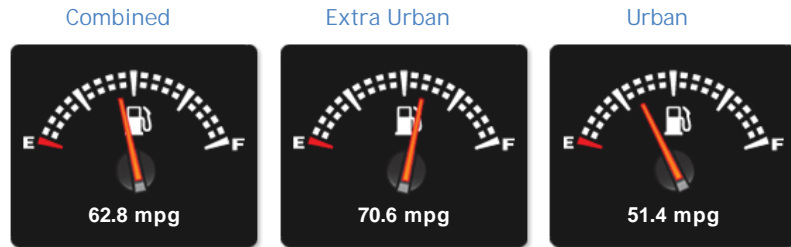

Fuel Economy

Running Costs