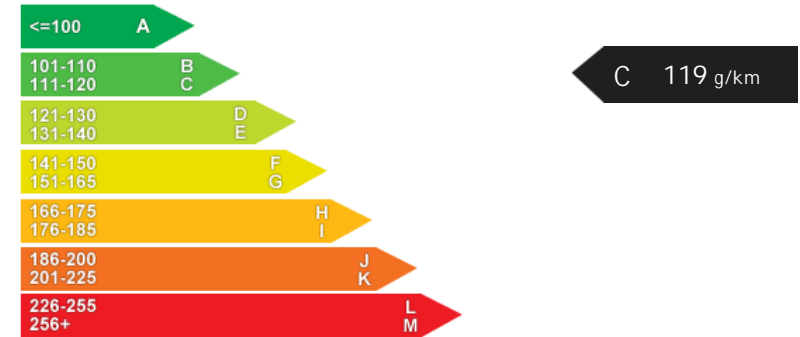

NCAP Adult Rating: No Data
NCAP Child Rating: No Data
NCAP Pedestrian Rating: No Data
NCAP Safety Assist: No Data
NCAP Overall Rating: No Data

Fuel Economy

Running Costs

CO₂ emission figure (g/km)

VED band and CO₂