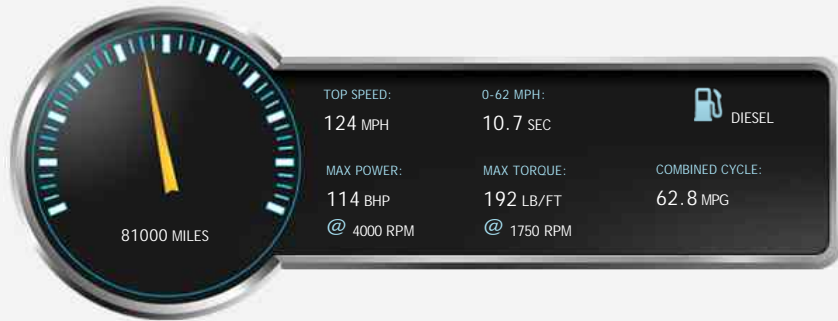

BMW 1 Series 116d ES USED

Sold

General Info

| | |
|------------|----------------------|
| Engine: | 2.0 Diesel Automatic |
| Price: | Sold |
| Body Type: | 3 Dr Hatchback |
| Owners: | 2 |
| Mileage: | 81,000 |
| Reg Date: | October 2012 (62) |
| Colour: | Mineral White |

Vehicle Features

Not Specified

Vehicle Description

2012 Used BMW 116D ES cars for sale in Adlington, Chorley, Lancashire, in white this used BMW 116D ES is another fine example of what's available from used car dealers, JRR cars in Adlington, Chorley, Lancashire.

BMW 1 Series 2.0 116d ES Sports Hatch 3dr

AK62UFA

2012 (62)

81,000 miles

Diesel

Automatic

JRR Cars Ltd, Railway Road, Adlington, Chorley, Lancashire, PR6 9RG

Tel: 01257 221234 - Fax: 01257 221234 - Mob: 07824600655 - Web: www.jrrcars.co.uk

Opening Hours: Mon - Fri 09am - 5:30pm | Sat 09:30am - 5pm | Sun 11am - 4pm

Performance & Engine

Driven Wheels: Rear

Gears: 8

Weights & Measures

Doors: 3

*Including mirrors

Safety