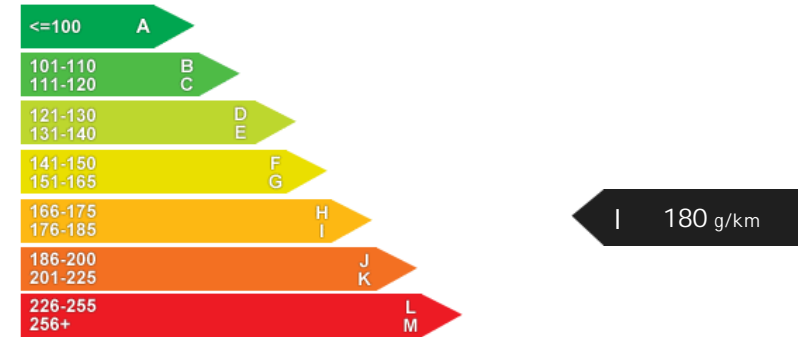

NCAP Adult Rating: No Data
NCAP Child Rating: No Data
NCAP Pedestrian Rating: No Data
NCAP Safety Assist: No Data
NCAP Overall Rating: No Data

Fuel Economy

Running Costs

CO₂ emission figure (g/km)

VED band and CO₂