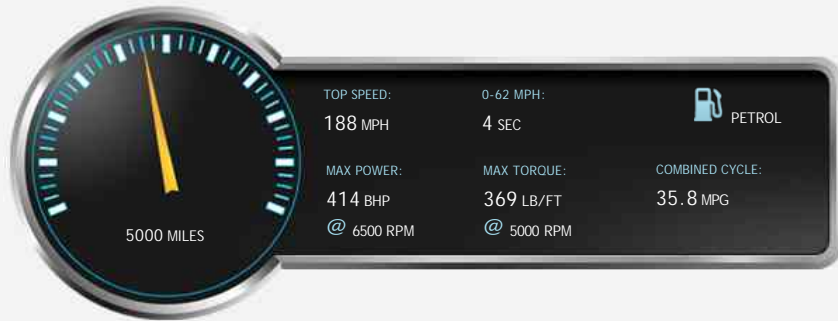

Performance & Engine