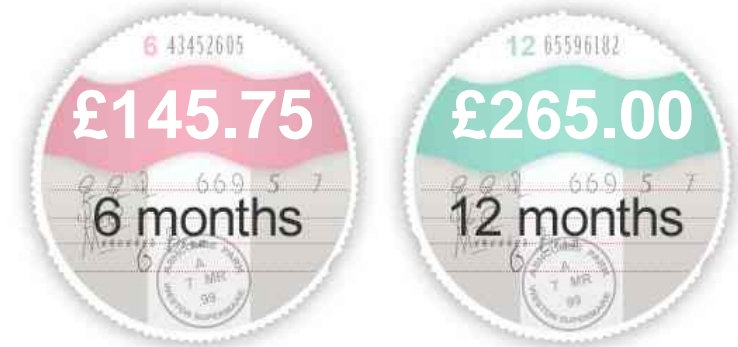

Quirks Car Company
 Arterial Road (A127), Wickford,
 Essex SS12 9JG
 Tel 01268 590066
 Fax 01268 591588
 Email info@quirksarco.co.uk
 Web www.quirksarco.co.uk

Porsche 911 CARRERA 4S PDK

£79,950

General Info

Engine:	3.0 Petrol Semi-Automatic
Price:	£79,950
Body Type:	2 Dr Coupe
Owners:	
Mileage:	5,000
Reg Date:	January 2016 (65)
Colour:	JET BLACK

Vehicle Features

Not Specified

Vehicle Description

NATIONWIDE DELIVERY AVAILABLE WITH 14 DAY MONEY BACK GUARANTEE, PLEASE ENQUIRE FOR DETAILS. 2017 MODEL, FULL PORSCHE SERVICE HISTORY, SWITCHABLE SPORTS EXHAUST SYSTEM, SPORT CHRONO PLUS PACKAGE, PDC (PORSCHE DYNAMIC CHASSIS CONTROL), PASM (PORSCHE ACTIVE SUSPENSION MANAGEMENT), BOSE SOUND SYSTEM, 20" RS SPYDER DESIGN ALLOYS, SPORTS M/F/S/WHEEL WITH CRUISE CONTROL AND PADDLE SHIFT, ELECTRIC HEATED SPORTS SEATS, BLACK LEATHER UPHOLSTERY, PORSCHE CREST EMBOSSED IN HEAD RESTS, ALCANTARA ROOF LINING, ELECTRIC MIRRORS WITH MEMORY FUNCTION AND AUTO DIMMING, AIR CON CLIMATE CONTROL, FRONT AND REAR PARK DISTANCE CONTROL, RED BRAKE CALIPERS, EU6 EMISSIONS, AUTO START/STOP FUNCTION, AUTOMATIC XENON HEAD LIGHTS, DAYTIME DRIVING LIGHTS, HD RADIO RECEPTION, RAIN SENSOR, CENTRE ARM REST, CUP HOLDERS, QUIRKS CAR COMPANY ARE VERY PROUD WINNERS OF RUNNERS UP FOR SPECIALIST DEALERSHIP OF THE YEAR AWARD 2018/19, 'BEST USED CAR CUSTOMER CARE

Insurance & Security

Road Tax

Insurance Group
(1-20)

Security

Immobiliser

Euro Status