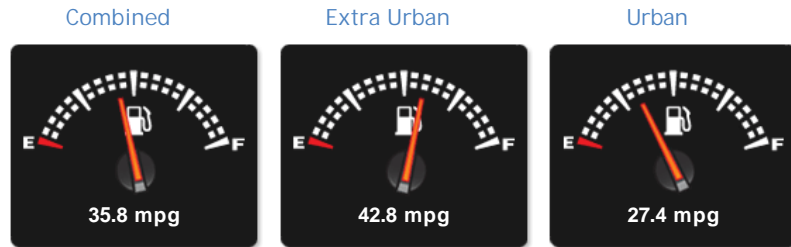

Fuel Economy

Running Costs