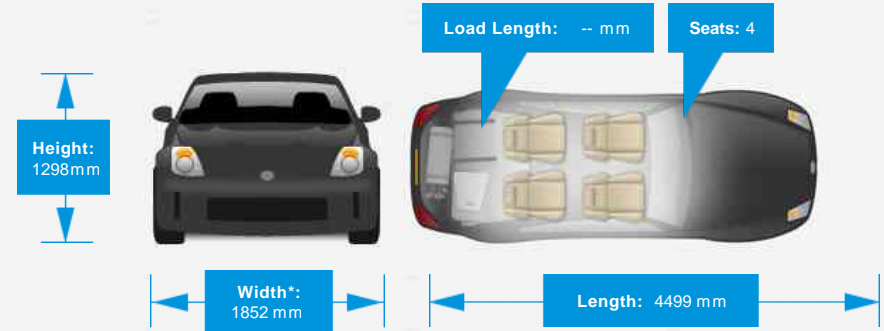

Performance & Engine

Driven Wheels: All -

Permanent

Gears: 7

Weights & Measures

Doors: 2

*Including mirrors

Safety