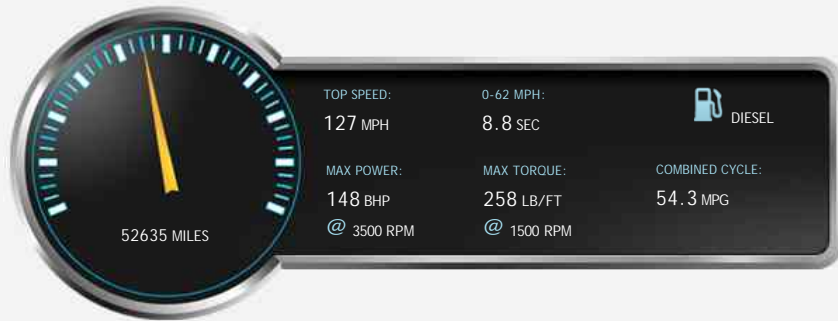

Volvo V40 D3 R-DESIGN LUX NAV USED

£9,995

General Info

Engine:	2.0 Diesel Automatic
Price:	£9,995
Body Type:	5 Dr Hatchback
Owners:	6
Mileage:	52,635
Reg Date:	March 2014 (14)
Colour:	

Vehicle Features

Not Specified

Opening Hours: Mon - Fri 09am - 5:30pm | Sat 09:30am - 5pm | Sun 11am - 4pm

Performance & Engine

Engine: 5 Cylinders
In Line, 1984 Cc,
Turbo Charged,
DOHC

Driven Wheels: Front

Gears: 6

Weights & Measures

Doors: 5