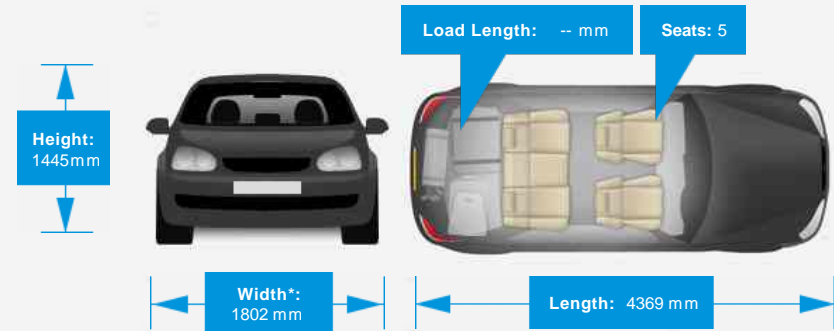

Opening Hours: Mon - Fri 09am - 5:30pm | Sat 09:30am - 5pm | Sun 11am - 4pm

Performance & Engine

Engine: 5 Cylinders
In Line, 1984 Cc,
Turbo Charged,
DOHC

Driven Wheels: Front

Gears: 6

Weights & Measures

Doors: 5