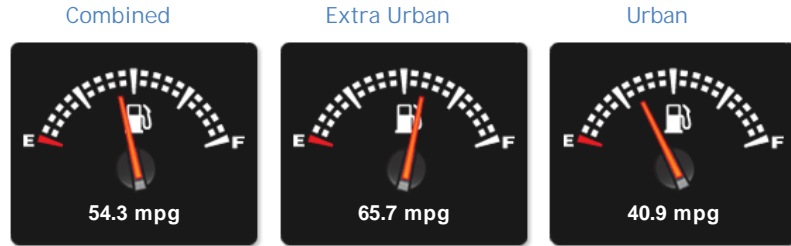

Volvo V40 D3 R-DESIGN LUX NAV USED

£9,995

General Info

Engine:	2.0 Diesel Automatic
Price:	£9,995
Body Type:	5 Dr Hatchback
Owners:	6
Mileage:	52,635
Reg Date:	March 2014 (14)
Colour:	

Vehicle Features

Not Specified

Opening Hours: Mon - Fri 09am - 5:30pm | Sat 09:30am - 5pm | Sun 11am - 4pm

Performance & Engine

Engine: 5 Cylinders
In Line, 1984 Cc,
Turbo Charged,
DOHC

Driven Wheels: Front

Gears: 6

Weights & Measures

Doors: 5

*Including mirrors

Safety

NCAP Adult Rating: No Data
NCAP Child Rating: No Data
NCAP Pedestrian Rating: No Data
NCAP Safety Assist: No Data
NCAP Overall Rating: No Data

Fuel Economy

Running Costs

CO₂ emission figure (g/km)