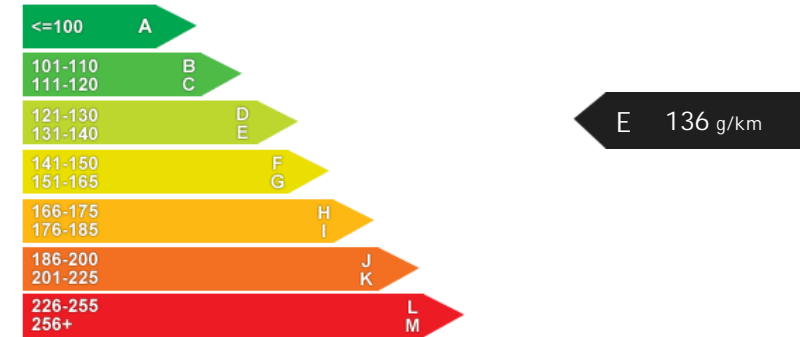

Running Costs

CO₂ emission figure (g/km)

VED band and CO₂