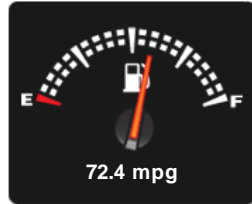

Fuel Economy

Running Costs

CO₂ emission figure (g/km)

VED band and CO₂

Combined

Extra Urban

Urban

60.1 mpg

72.4 mpg

46.3 mpg

No Data

Insurance & Security

Insurance Group
(1-20)

Security

Immobiliser

Euro Status