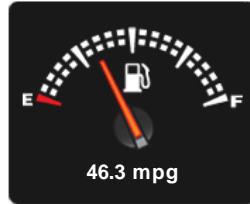

Fuel Economy

Running Costs

CO₂ emission figure (g/km)

VED band and CO₂

Combined

Extra Urban

Urban

60.1 mpg

72.4 mpg

46.3 mpg

No Data

Insurance & Security

Insurance Group
(1-20)

Security

Immobiliser

Euro Status