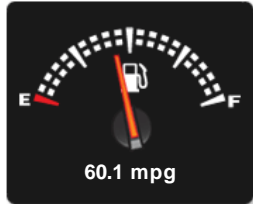

Peugeot Bipper HDI PROFESSIONAL

£3,990 + VAT

You're in safe hands

This dealer has signed our Dealer Promise

AA

General Info

Engine:	1.3 Diesel Manual
Price:	£3,990 + VAT
Body Type:	5 Dr Van
Owners:	1
Mileage:	116,443
Reg Date:	July 2015 (15)
Colour:	White

NEW ARRIVAL IS THIS GREAT EXAMPLE OF THE MUCH LOVED PEUGEOT BIPPER HDI PROFESSIONAL 1.3 DIESEL THAT HAS JUST ARRIVED IN GREAT CONDITION, THIS VEHICLE IS COMPLEMENTED WITH A NEW MOT AND HAVING JUST BEEN SERVICED SO IS READY TO DRIVE AWAY TODAY PLUS FURTHER COMPLEMENTED WITH 5 SPEC, CD PLAYER, RADIO, POWER ASSISTED STEERING AND MUCH MORE.....Part exchange welcome, extended warranties and finance available. Call our sales team for more information on 0117 4033692.....THE PRICE IS PLUS VAT.....

NCAP Overall Rating: No Data

Fuel Economy

Running Costs

CO₂ emission figure (g/km)

VED band and CO₂

Combined

Extra Urban

Urban