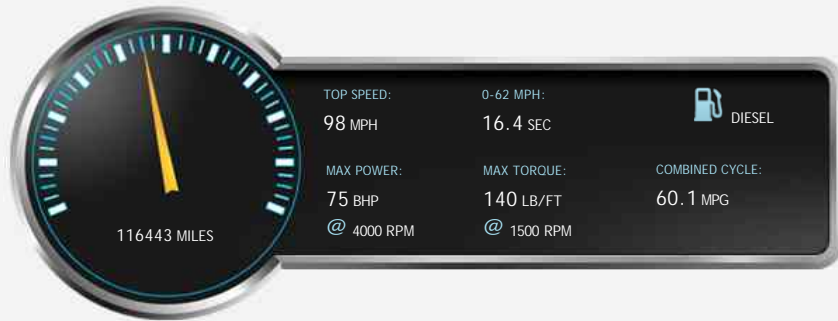

Performance & Engine