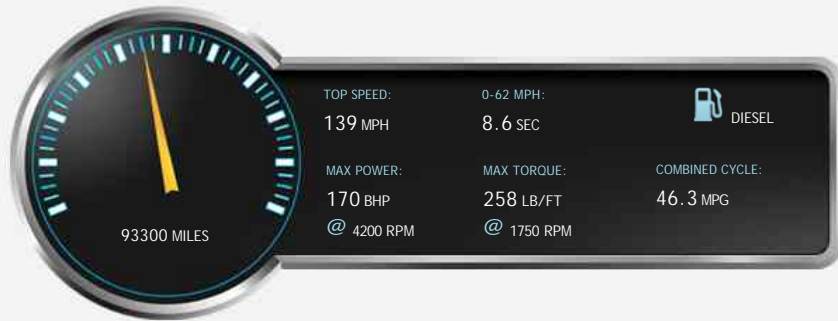

Performance & Engine