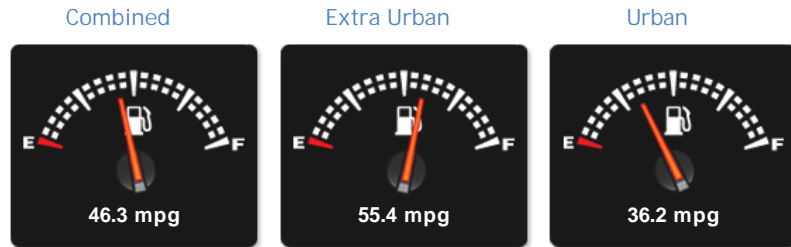

Fuel Economy

Running Costs