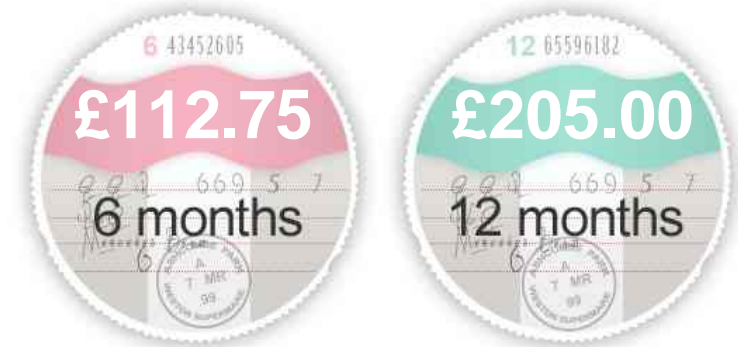

### General Info

Engine:	2.0 Diesel Semi-Automatic
Price:	Sold
Body Type:	4 Dr Coupe
Owners:	3
Mileage:	93,300
Reg Date:	October 2010 (60)
Colour:	

## Insurance & Security

Road Tax

Insurance Group  
(1-20)

Security

Immobiliser

Euro Status