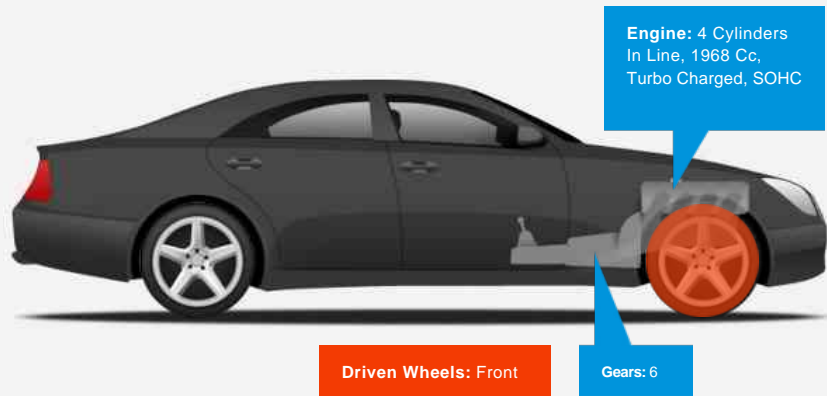

Performance & Engine