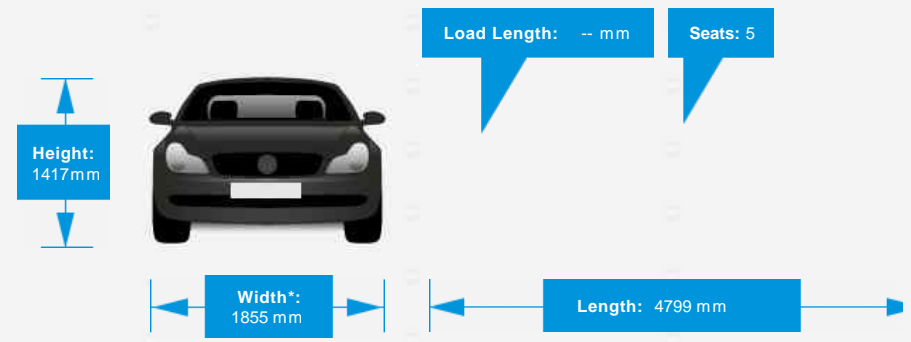

Weights & Measures